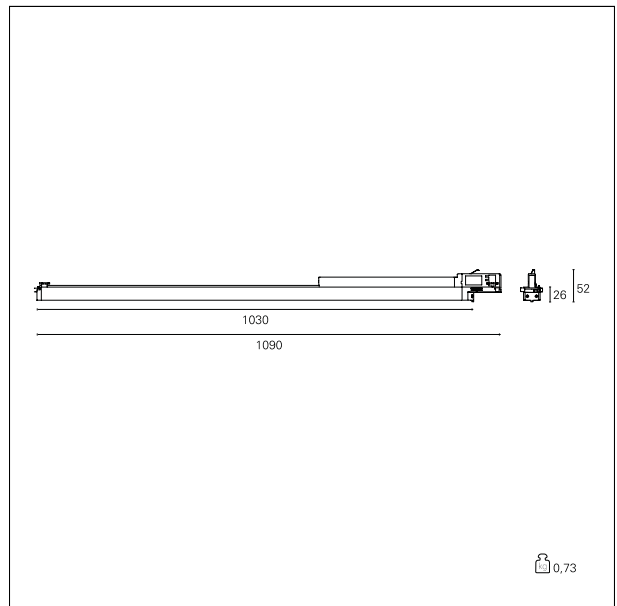

Day

TRK80503 - 28 W - 2700 lumen - 120° - Diffuser / 28 W / 4000 K / CRI > 80

DESCRIPTION

Day is the ideal solution for the lighting of shops and commercial areas with diffused light, replacing traditional linear fluorescent lamps. In accordance with Ska and Slim projectors and thanks to the included eurostandard adapters, it can be installed on the three-phase tracks series. Equipped with in-line LEDs, combined with a diffusing screen, to obtain a diffused lighting mitigating the shadow effect typical of the projectors light.

Switch

On+Off

PRODUCTS CHARACTERISTICS

installation type	Track / Ceiling projectors
material	Aluminum
Color	White
Power	28 W
Lumen output - Full emission	2640 lm
Efficacy	93 lm/W
Dimensions	1090 x 52 mm.
net weight	0,73 kg.

ELECTRICAL CHARACTERISTICS

feeding	220÷240 V
driver	On+Off
Insulation class	Class I

MECHANICAL CHARACTERISTICS

product IP rate	IP20
-----------------	-------------

Day

TRK80503 - 28 W - 2700 lumen - 120° - Diffuser / 28 W / 4000 K / CRI > 80

LIGHTING DETAILS

luminous effect	very wide
Beam angle - direct	120°

PHOTOMETRIC