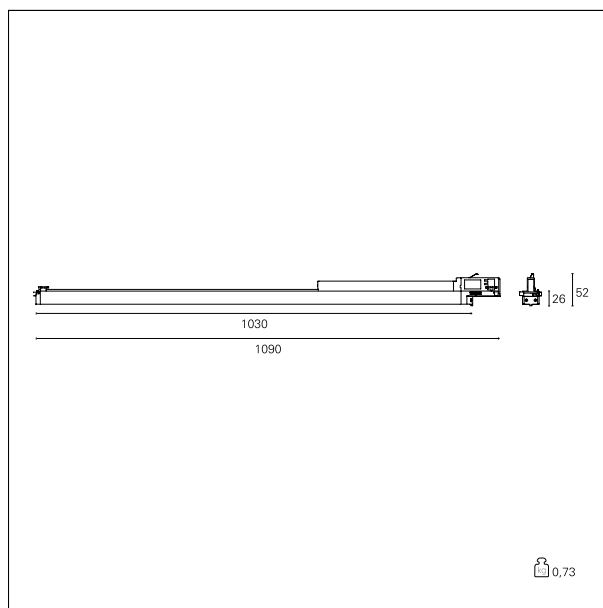

Day

TRK80503N - 28 W - 2700 lumen - 120° - Diffuser / 28 W / 4000 K / CRI > 80

DESCRIPTION

Day is the ideal solution for the lighting of shops and commercial areas with diffused light, replacing traditional linear fluorescent lamps. In accordance with Ska and Slim projectors and thanks to the included eurostandard adapters, it can be installed on the three-phase tracks series. Equipped with in-line LEDs, combined with a diffusing screen, to obtain a diffused lighting mitigating the shadow effect typical of the projectors light.

Switch

On+Off

PRODUCTS CHARACTERISTICS

installation type	Track / Ceiling projectors
material	Aluminum
Color	Black
Power	28 W
Lumen output - Full emission	2820 lm
Efficacy	93 lm/W
Dimensions	1090 x 52 mm.
net weight	0,73 kg.

ELECTRICAL CHARACTERISTICS

feeding	220÷240 V
driver	On+Off
Insulation class	Class I

MECHANICAL CHARACTERISTICS

product IP rate	IP20
-----------------	-------------

Day

TRK80503N - 28 W - 2700 lumen - 120° - Diffuser / 28 W / 4000 K / CRI > 80

LIGHTING DETAILS

luminous effect	very wide
Beam angle - direct	120°

PHOTOMETRIC