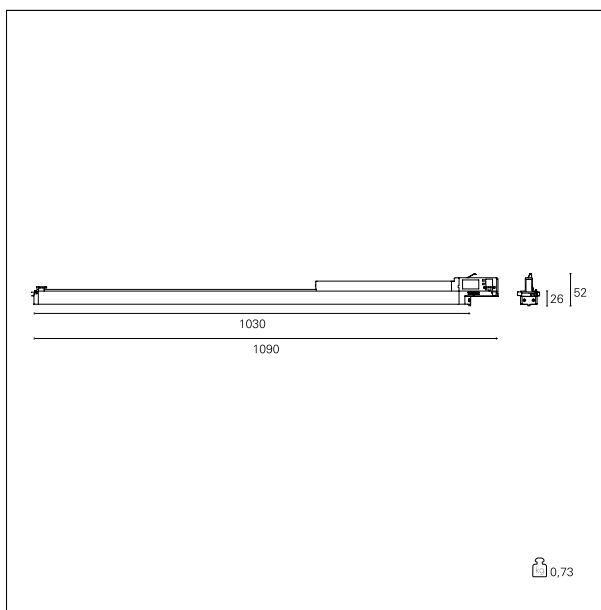

Day

TRK80502 - 28 W - 2700 lumen - 120° - Diffuser / 28 W / 3000 K / CRI > 80

DESCRIPTION

Day is the ideal solution for the lighting of shops and commercial areas with diffused light, replacing traditional linear fluorescent lamps. In accordance with Ska and Slim projectors and thanks to the included eurostandard adapters, it can be installed on the three-phase tracks series. Equipped with in-line LEDs, combined with a diffusing screen, to obtain a diffused lighting mitigating the shadow effect typical of the projectors light.

Switch

On+Off

PRODUCTS CHARACTERISTICS

installation type	Track / Ceiling projectors
material	Aluminum
Color	White
Power	28 W
Lumen output - Full emission	2640 lm
Efficacy	87 lm/W
Dimensions	1090 x 52 mm.
net weight	0,73 kg.

ELECTRICAL CHARACTERISTICS

feeding	220÷240 V
driver	On+Off
Insulation class	Class I

MECHANICAL CHARACTERISTICS

product IP rate	IP20
-----------------	-------------

Day

TRK80502 - 28 W - 2700 lumen - 120° - Diffuser / 28 W / 3000 K / CRI > 80

LIGHTING DETAILS

luminous effect	very wide
Beam angle - direct	120°

PHOTOMETRIC