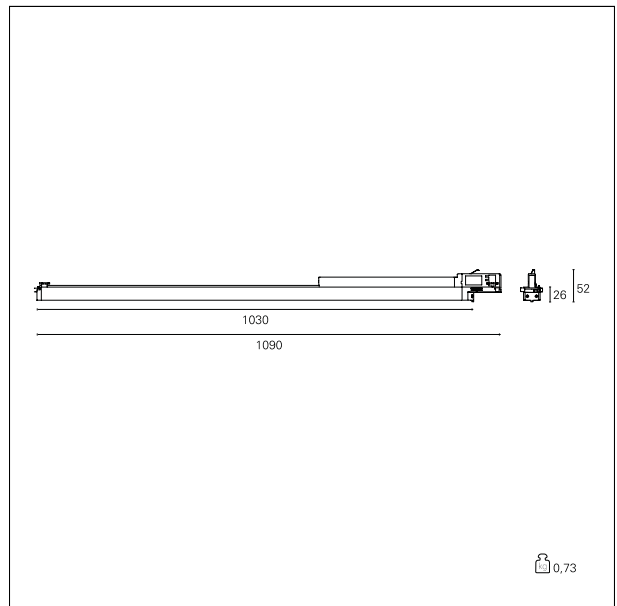

Day

TRK80502N - 28 W - 2700 lumen - 120° - Diffuser / 28 W / 3000 K / CRI > 80

DESCRIPTION

Day is the ideal solution for the lighting of shops and commercial areas with diffused light, replacing traditional linear fluorescent lamps. In accordance with Ska and Slim projectors and thanks to the included eurostandard adapters, it can be installed on the three-phase tracks series. Equipped with in-line LEDs, combined with a diffusing screen, to obtain a diffused lighting mitigating the shadow effect typical of the projectors light.

Switch

On+Off

PRODUCTS CHARACTERISTICS

installation type	Track / Ceiling projectors
material	Aluminum
Color	Black
Power	28 W
Lumen output - Full emission	2820 lm
Efficacy	87 lm/W
Dimensions	1090 x 52 mm.
net weight	0,73 kg.

LIGHTING DETAILS

luminous effect	very wide
Beam angle - direct	120°

PHOTOMETRIC