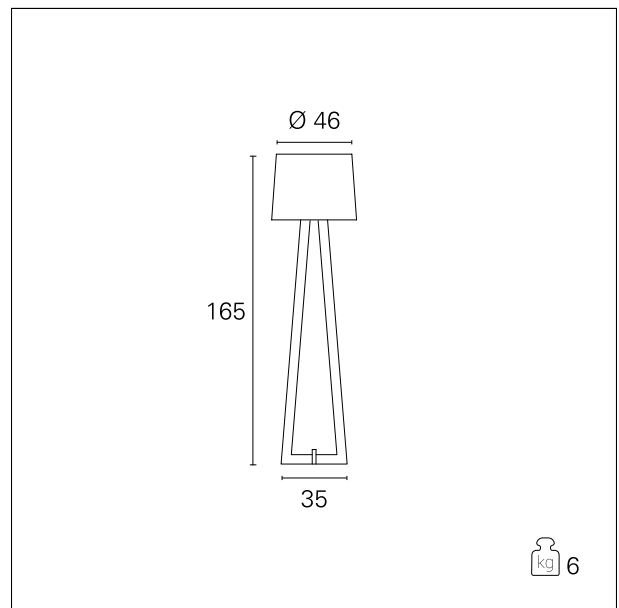

Maiko

TER40013 - max. 25 W

DESCRIPTION

Maiko is a floor lamp complete with lampshade in fabric or eco-leather. The structure is made of natural wood. It is complete with E27 fitting and allows you to illuminate rooms with softly diffused light. The power cable is covered in red mesh fabric, maximum length 200 cm. and is complete with on/off footswitch.

Switch **On+Off**

PRODUCTS CHARACTERISTICS

installation type	Floor Lamps
material	Fabric / Wood
Color	Wood / black mesh fabric
Power	max. 25 W
net weight	6 kg.

ELECTRICAL CHARACTERISTICS

feeding	220÷240 V
driver	On+Off
Insulation class	Class II

MECHANICAL CHARACTERISTICS

product IP rate	IP20
-----------------	-------------

Maiko

TER40013 - max. 25 W

LED SOURCE DETAILS

led source type	LED / FBT
Light source connection	E27

DRIVER CHARACTERISTICS

driver	On+Off
--------	---------------