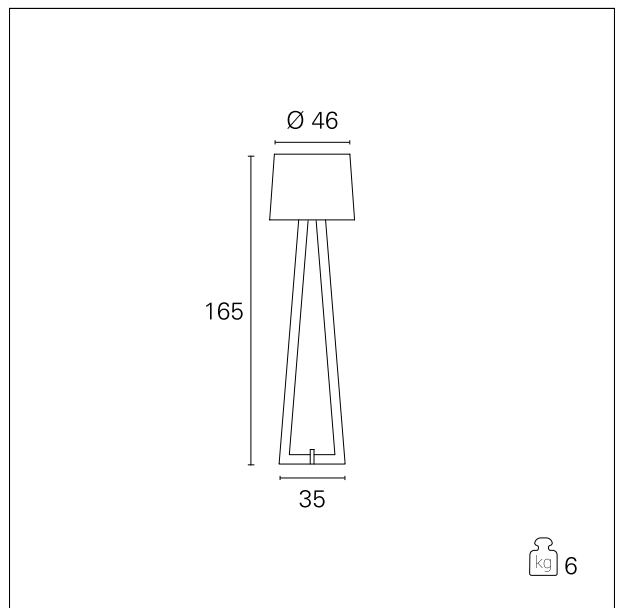

Maiko

TER40012 - max. 25 W

DESCRIPTION

Maiko is a floor lamp complete with lampshade in fabric or eco-leather. The structure is made of natural wood. It is complete with E27 fitting and allows you to illuminate rooms with softly diffused light. The power cable is covered in red mesh fabric, maximum length 200 cm. and is complete with on/off footswitch.

Switch **On+Off**

PRODUCTS CHARACTERISTICS

installation type	Floor Lamps
material	Fabric / Wood
Color	Wood / Orange Grey
Power	max. 25 W
net weight	6 kg.

ELECTRICAL CHARACTERISTICS

feeding	220÷240 V
driver	On+Off
Insulation class	Class II