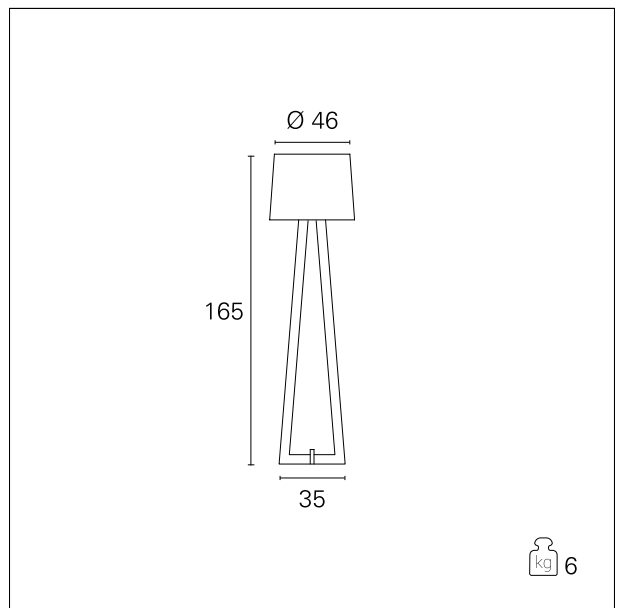

#### DESCRIPTION

Maiko is a floor lamp complete with lampshade in fabric or eco-leather. The structure is made of natural wood. It is complete with E27 fitting and allows you to illuminate rooms with softly diffused light. The power cable is covered in red mesh fabric, maximum length 200 cm. and is complete with on/off footswitch.

#### PRODUCTS CHARACTERISTICS

installation type	<b>Floor Lamps</b>
material	<b>Fabric / Wood</b>
Color	<b>Wood / Bordeaux</b>
Power	<b>max. 25 W</b>
net weight	<b>6 kg.</b>