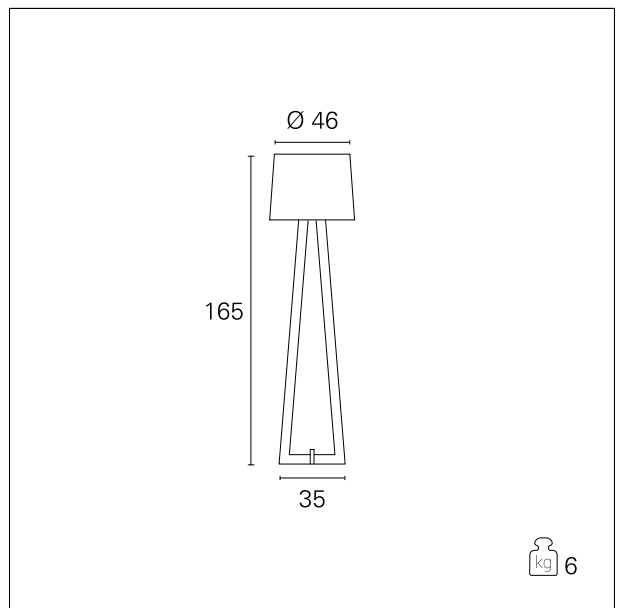

Maiko

TER40010 - max. 25 W

DESCRIPTION

Maiko is a floor lamp complete with lampshade in fabric or eco-leather. The structure is made of natural wood. It is complete with E27 fitting and allows you to illuminate rooms with softly diffused light. The power cable is covered in red mesh fabric, maximum length 200 cm. and is complete with on/off footswitch.

Switch **On+Off**

PRODUCTS CHARACTERISTICS

installation type	Floor Lamps
material	Fabric / Wood
Color	Wood / Linen
Power	max. 25 W
net weight	6 kg.

ELECTRICAL CHARACTERISTICS

feeding	220÷240 V
driver	On+Off
Insulation class	Class II

MECHANICAL CHARACTERISTICS

product IP rate	IP20
-----------------	-------------

Maiko

TER40010 - max. 25 W

LED SOURCE DETAILS

led source type	LED / FBT
Light source connection	E27

DRIVER CHARACTERISTICS

driver	On+Off
--------	---------------