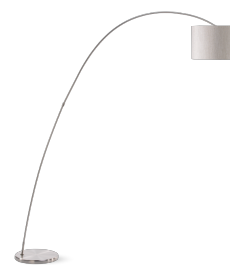

Bow

TER095 - max. 25 W

DESCRIPTION

Bow is a floor lamp with classic arch structure. Its metal base guarantees excellent stability. It has a lampshade in black or white fabric perfect for spreading the light evenly in the environment. Particularly suitable for decorating large domestic spaces, it uses an E27 lamp holder. ON/OFF foot switch on PVC cable.

Switch

On+Off