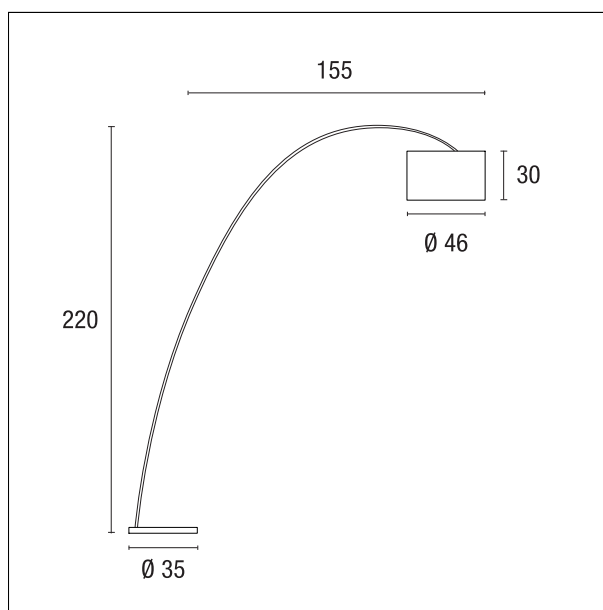

#### PRODUCTS CHARACTERISTICS

installation type  
material  
Color  
Power  
net weight

**Floor Lamps**  
**Metal / fabric**  
**Acciaio / Lino**  
**max. 25 W**  
**11 kg.**