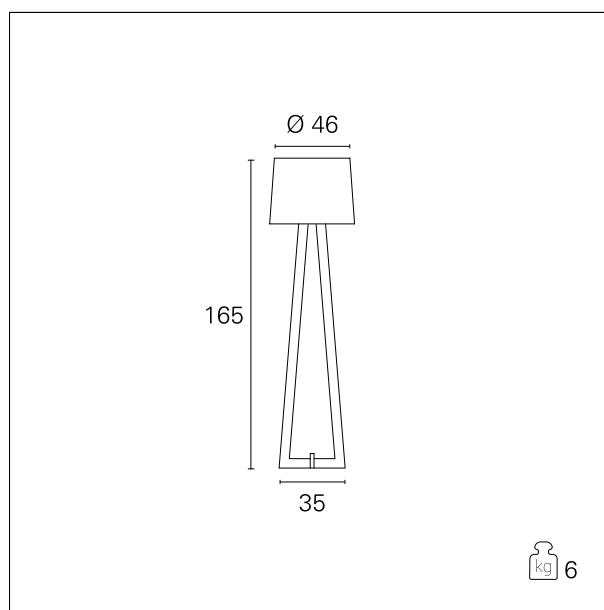

Maiko

TER067 - max. 25 W

DESCRIPTION

Maiko is a floor lamp complete with lampshade in fabric or eco-leather. The structure is made of natural wood. It is complete with E27 fitting and allows you to illuminate rooms with softly diffused light. The power cable is covered in red mesh fabric, maximum length 200 cm. and is complete with on/off footswitch.

Switch **On+Off**

PRODUCTS CHARACTERISTICS

installation type	Floor Lamps
material	Fabric / Wood
Color	Wood / White
Power	max. 25 W
net weight	6 kg.

ELECTRICAL CHARACTERISTICS

feeding	220÷240 V
driver	On+Off
Insulation class	Class II

MECHANICAL CHARACTERISTICS

product IP rate	IP20
-----------------	-------------

Maiko

TER067 - max. 25 W

LED SOURCE DETAILS

led source type	LED / FBT
Light source connection	E27

DRIVER CHARACTERISTICS

driver	On+Off
--------	---------------