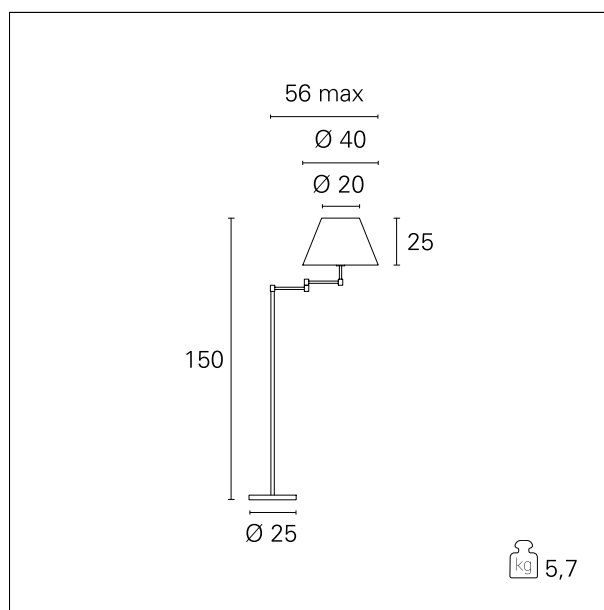

Soft

TER066 - max. 20 W

DESCRIPTION

Soft Floor is a floor lamp characterized by the chromed metal structure. It is made in two versions: with a classic design, with straight rod and fixed lampshade, or with rod complete with double articulated arm that allows you to orient the fabric lampshade. Thanks to Soft Floor it is possible to obtain a soft and comfortable light, perfectly diffused both on the lampshade and in the surrounding ambient. The on/off switch is located on the base.

Switch

On+Off

PRODUCTS CHARACTERISTICS

installation type
material
Color
Power
net weight

Floor Lamps
Fabric / Steel
Chrome / White
max. 20 W
5,7 kg.

ELECTRICAL CHARACTERISTICS

feeding
driver
Insulation class

220÷240 V
On+Off
Class II

MECHANICAL CHARACTERISTICS

product IP rate

IP20

Soft

TER066 - max. 20 W

LED SOURCE DETAILS

led source type	LED / FBT
Light source connection	E27