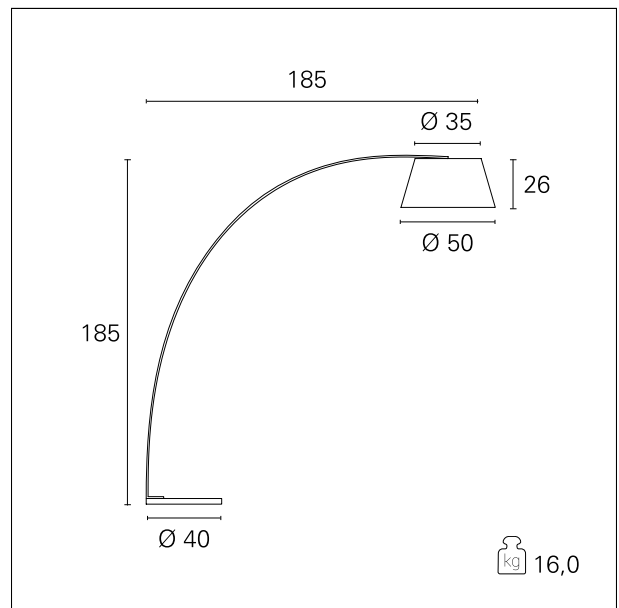

#### DESCRIPTION

Inge is a floor lamp characterized by its peculiar stem, arched and made of a single piece of painted metal. It is completed with a marble base that enriches its design and at the same time ensures its stability on the ground, and a fabric lampshade that diffuses the light in a perfectly uniform way. Complete with E27 socket, it is powered by the white or black PVC cable; the power cable is equipped with an on/off footswitch and is 185 cm long.

#### PRODUCTS CHARACTERISTICS

installation type  
material  
Color  
Power  
net weight

**Floor Lamps**  
**Fabric / Metal**  
**White / Linen**  
**max. 40 W**  
**16 kg.**