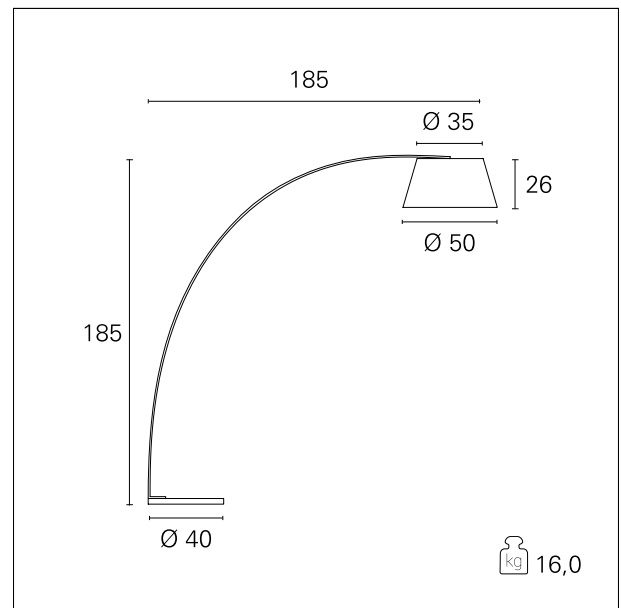

Inge

TER00122 - max. 40 W

DESCRIPTION

Inge is a floor lamp characterized by its peculiar stem, arched and made of a single piece of painted metal. It is completed with a marble base that enriches its design and at the same time ensures its stability on the ground, and a fabric lampshade that diffuses the light in a perfectly uniform way. Complete with E27 socket, it is powered by the white or black PVC cable; the power cable is equipped with an on/off footswitch and is 185 cm long.

Switch

On÷Off

PRODUCTS CHARACTERISTICS

installation type

material

Color

Power

net weight

Floor Lamps

Fabric / Metal

Black / Black mesh fabric

max. 40 W

16 kg.

ELECTRICAL CHARACTERISTICS

feeding

driver

Insulation class

220÷240 V

On÷Off

Class I

MECHANICAL CHARACTERISTICS

product IP rate

IP20