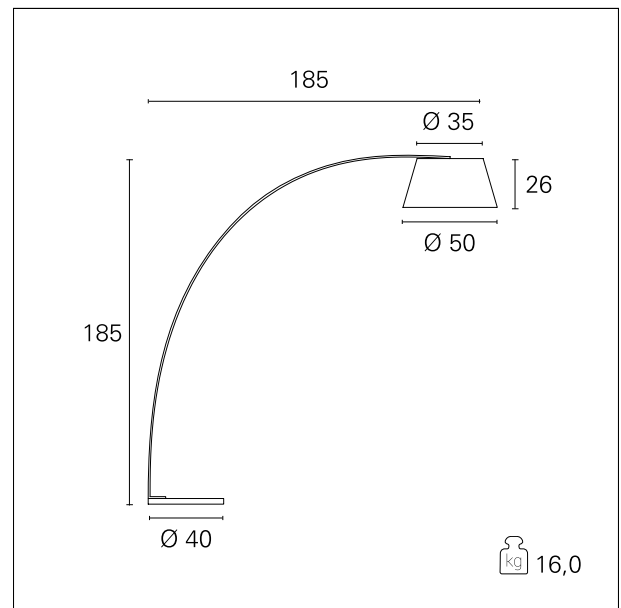

Inge

TER00121 - max. 40 W

DESCRIPTION

Inge is a floor lamp characterized by its peculiar stem, arched and made of a single piece of painted metal. It is completed with a marble base that enriches its design and at the same time ensures its stability on the ground, and a fabric lampshade that diffuses the light in a perfectly uniform way. Complete with E27 socket, it is powered by the white or black PVC cable; the power cable is equipped with an on/off footswitch and is 185 cm long.

Switch

On+Off

PRODUCTS CHARACTERISTICS

installation type
material
Color
Power
net weight

Floor Lamps
Fabric / Metal
White / White
max. 40 W
16 kg.

ELECTRICAL CHARACTERISTICS

feeding
driver
Insulation class

220÷240 V
On+Off
Class II

MECHANICAL CHARACTERISTICS

product IP rate

IP20

Inge

TER00121 - max. 40 W

LED SOURCE DETAILS

led source type	LED / IAA
Light source connection	E27

DRIVER CHARACTERISTICS