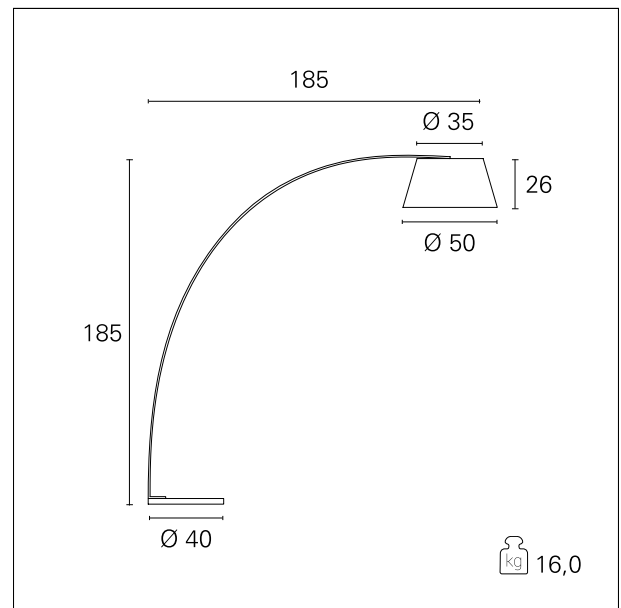

Inge

TER00120 - max. 40 W

DESCRIPTION

Inge is a floor lamp characterized by its peculiar stem, arched and made of a single piece of painted metal. It is completed with a marble base that enriches its design and at the same time ensures its stability on the ground, and a fabric lampshade that diffuses the light in a perfectly uniform way. Complete with E27 socket, it is powered by the white or black PVC cable; the power cable is equipped with an on/off footswitch and is 185 cm long.

Switch

On÷Off

PRODUCTS CHARACTERISTICS

installation type
material
Color
Power
net weight

Floor Lamps
Fabric / Metal
Black / Black
max. 40 W
16 kg.

ELECTRICAL CHARACTERISTICS

feeding
driver
Insulation class

220÷240 V
On÷Off
Class II

MECHANICAL CHARACTERISTICS

product IP rate

IP20

Inge

TER00120 - max. 40 W

LED SOURCE DETAILS

led source type	LED / IAA
Light source connection	E27

DRIVER CHARACTERISTICS