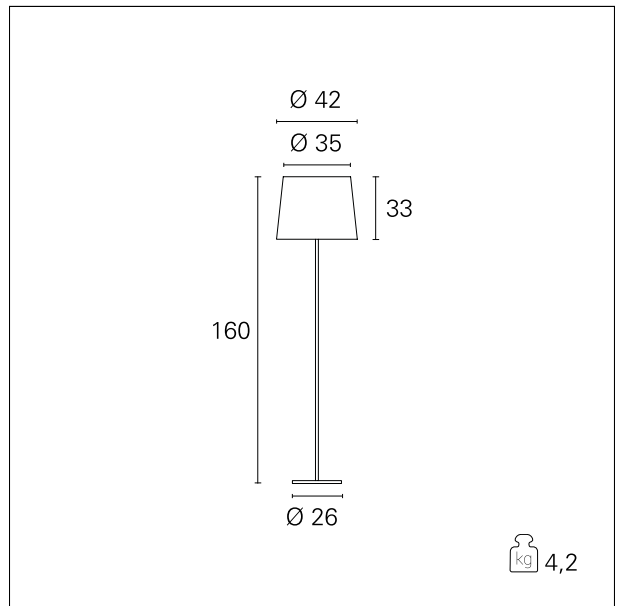

Soft

TER00027 - max. 20 W

DESCRIPTION

Soft Floor is a floor lamp characterized by the chromed metal structure. It is made in two versions: with a classic design, with straight rod and fixed lampshade, or with rod complete with double articulated arm that allows you to orient the fabric lampshade. Thanks to Soft Floor it is possible to obtain a soft and comfortable light, perfectly diffused both on the lampshade and in the surrounding ambient. The on/off switch is located on the base.

Switch

On+Off

PRODUCTS CHARACTERISTICS

installation type
material
Color
Power
net weight

Floor Lamps
Fabric / Steel
Chrome / White
max. 20 W
4,2 kg.

ELECTRICAL CHARACTERISTICS

feeding
driver
Insulation class

220÷240 V
On+Off
Class II

MECHANICAL CHARACTERISTICS

product IP rate

IP20

Soft

TER00027 - max. 20 W

LED SOURCE DETAILS

led source type	LED / FBT
Light source connection	E27