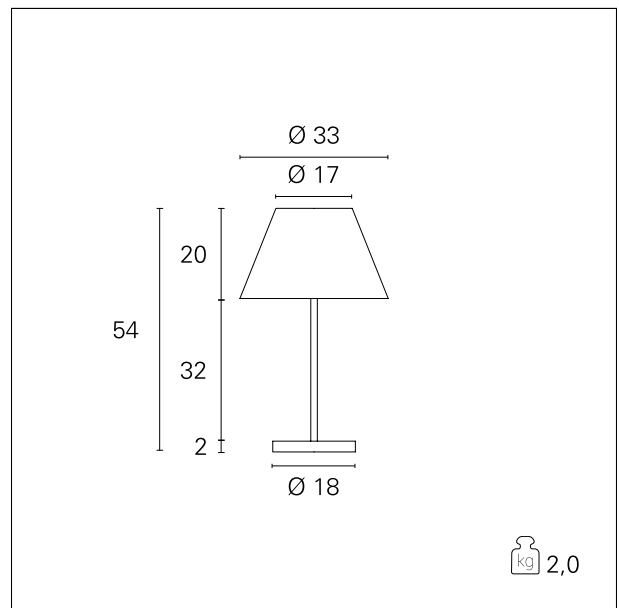

Soft

TAV564 - Soft table - max. 15 W

DESCRIPTION

Soft Table is a table lamp that matches with the Soft Floor and the Soft Wall mounted version. With fixed metal rod, it is complete with fabric lampshade that provides soft and diffused lighting. Equipped with E27 connection, it is powered by the transparent PVC cable, 180 cm long, on which the on/off switch is located.

Switch **On+Off**

PRODUCTS CHARACTERISTICS

installation type	Table lamps
material	Fabric / Steel
Color	Chrome / White
Power	max. 15 W
net weight	2 kg.

ELECTRICAL CHARACTERISTICS

feeding	220÷240 V
driver	On+Off
Insulation class	Class II

MECHANICAL CHARACTERISTICS

product IP rate	IP20
-----------------	-------------

Soft

TAV564 - Soft table - max. 15 W

LED SOURCE DETAILS

led source type	LED / FBT
Light source connection	E27

DRIVER CHARACTERISTICS