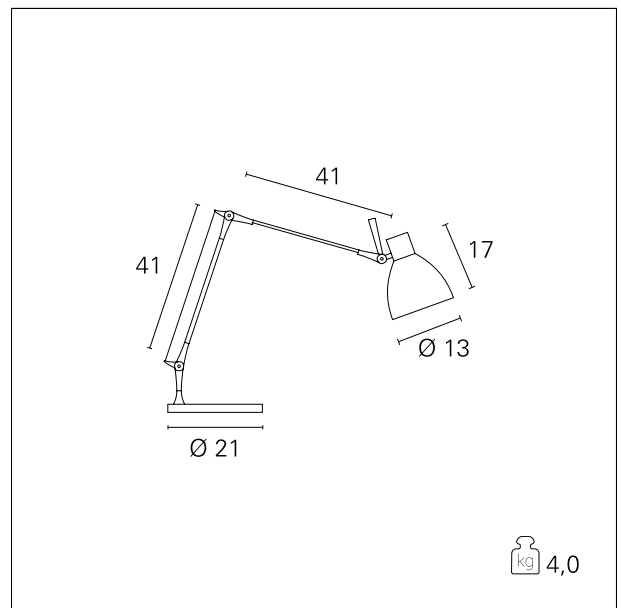

#### DESCRIPTION

Table lamp. Painted metal body. Balanced and adjustable arm and optic head. For E27 light bulb or LED equivalent. For direct lighting of the desk. Black PVC power cord, maximum length 150 cm.. ON/OFF on power cord.

#### PRODUCTS CHARACTERISTICS

installation type  
material  
Finish  
Color  
Power  
net weight

**Desk Lights**  
**Aluminum**  
**Painted**  
**Chrome / Aluminum**  
**max. 40 W**  
**4 kg.**