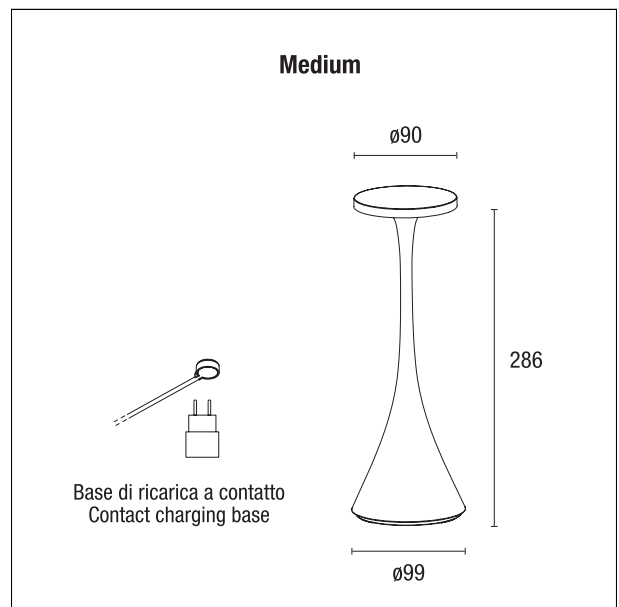

### Funny

**TAV40050** - Medium - h 286 mm - Battery time max 12 hours - Recharge 6 hours / 2,2 W / 2700-3000K

#### DESCRIPTION

Table lamp for both indoor and outdoor settings; available in two sizes: small and medium. An ideal addition to domestic environments or establishments in the hospitality industry. The light emission optimizes visual comfort with controlled emission and minimum glare. It features a set of highly efficient LED coupled with a lithium battery that ensures long working time. The structure is made of painted diecasting aluminum and polycarbonate LED diffuser. The functions of switching on, adjusting the light intensity and changing the color tone (warm white- cool white) are located at the top of the reflector. The "soft touch" sensors that manage the various functions are not visible. It has memory function: at the restart the previously set light level is proposed. It comes with a contact charging base (220V AC) with a USB cable.

#### PRODUCTS CHARACTERISTICS

installation type	<b>da tavolo</b>
material	<b>alluminio</b>
Finish	<b>verniciato opaco</b>
Color	<b>Bianco</b>
Power	<b>2,2 W</b>
Lumen output - Full emission	<b>200 lm</b>
net weight	<b>0,42 kg</b>

### Funny

**TAV40050** - Medium - h 286 mm - Battery time max 12 hours - Recharge 6 hours / 2,2 W / 2700-3000K

---

product IP rate **IP54**