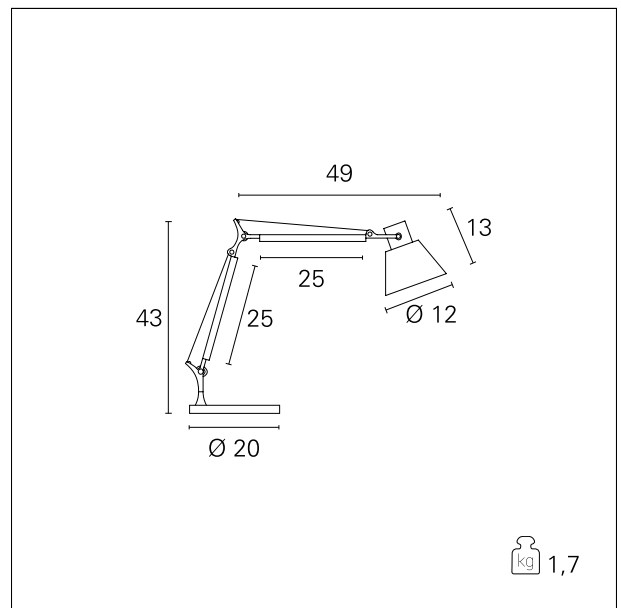

Summer

TAV378 - max. 15 W

DESCRIPTION

Table lamp. Painted metal body. Balanced and adjustable arm and optic head. For E27 light bulb or LED equivalent. For direct lighting of the desk. Black PVC power cord, maximum length 150 cm.. ON/OFF on the head.

Switch

On÷Off

PRODUCTS CHARACTERISTICS

installation type
material
Finish
Color
Power
net weight

Desk Lights
Aluminum
Painted
Chrome
max. 15 W
1,7 kg.

ELECTRICAL CHARACTERISTICS

feeding
driver
Insulation class

220÷240 V
On÷Off
Class II

MECHANICAL CHARACTERISTICS

product IP rate

IP20

Summer

TAV378 - max. 15 W

LED SOURCE DETAILS

led source type	LED / FBT
Light source connection	E27