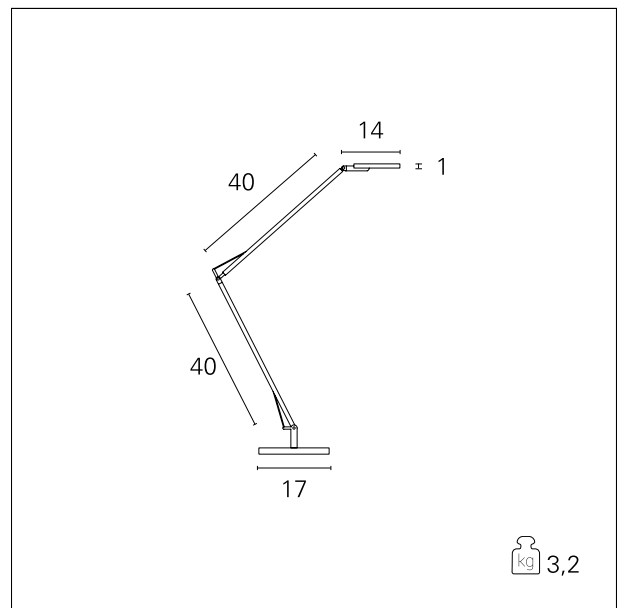

#### DESCRIPTION

Yab is a table lamp with painted aluminium body. Balanced adjustable arm and swivel optical head. High efficiency LED source and electronic driver integrated. Ideal for direct desk lighting. Power switch and "soft touch" adjustment on the product head. Power cable in white or black silicone, length 200 cm.

#### PRODUCTS CHARACTERISTICS

installation type  
material  
Finish  
Color  
Power  
Lumen output - Full emission  
net weight

**Desk Lights**  
**Aluminum**  
**Painted**  
**White**  
**8 W**  
**450 lm**  
**3,2 kg.**