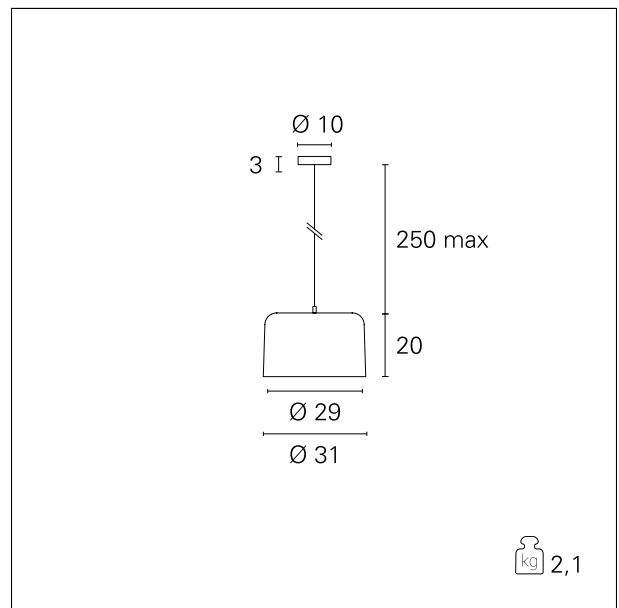

Elmet

SOS00027 - max. 40 W

DESCRIPTION

Pendant luminaire. Matt white or matt black painted aluminium body. Feeding cable in coordinated color. White or brass painted internal reflector. For E27 light bulb or LED equivalent. Direct light emission for concentrated light effect. White PVC suspension cable, maximum length 250 cm.

Switch

On+Off

PRODUCTS CHARACTERISTICS

installation type
material
Finish
Color
Power
net weight

High Bays
Aluminum
Matt painted
White / White
max. 40 W
2,1 kg.

ELECTRICAL CHARACTERISTICS

feeding
driver
Insulation class

220÷240 V
On+Off
Class I

MECHANICAL CHARACTERISTICS

product IP rate

IP20

Elmet

SOS00027 - max. 40 W

LED SOURCE DETAILS

led source type	LED / IAA
Light source connection	E27