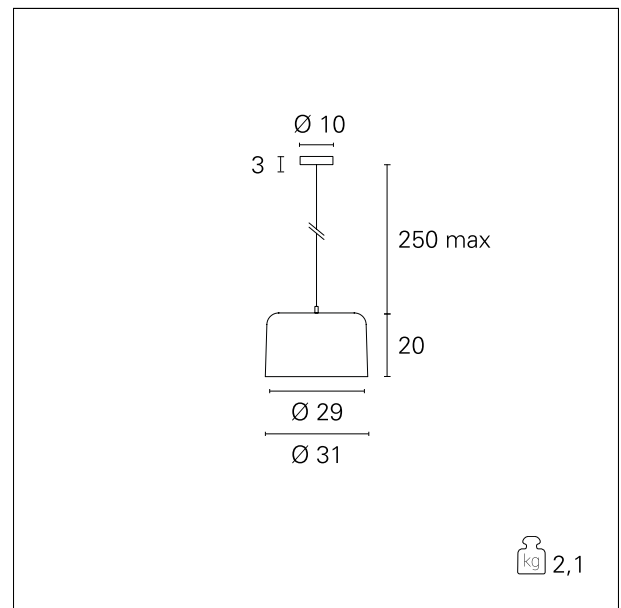

Elmet

SOS00024 - max. 40 W

DESCRIPTION

Pendant luminaire. Matt white or matt black painted aluminium body. Feeding cable in coordinated color. White or brass painted internal reflector. For E27 light bulb or LED equivalent. Direct light emission for concentrated light effect. White PVC suspension cable, maximum length 250 cm.

Switch

On+Off

PRODUCTS CHARACTERISTICS

installation type
material
Finish
Color
Power
net weight

High Bays
Aluminum
Matt painted
Black / Bronze
max. 40 W
2,1 kg.

ELECTRICAL CHARACTERISTICS

feeding
driver
Insulation class

220÷240 V
On+Off
Class I

MECHANICAL CHARACTERISTICS

product IP rate

IP20

Elmet

SOS00024 - max. 40 W

LED SOURCE DETAILS

led source type	LED / IAA
Light source connection	E27