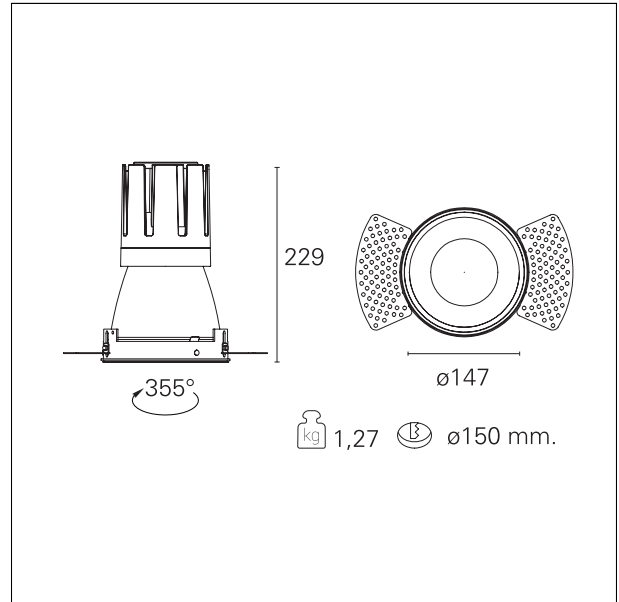

Nemo TL Comfort

RTT22460 - Trimless + Matt Bronze Reflector - 42 W - 3800 lumen / 2700 K / CRI >90

DESCRIPTION

Nemo TL is the trimless series of the Nemo family designed for installations in plasterboard false ceilings with no visible edge. Models up to 24W are equipped with a pre-drilled fixed frame for direct fixing of the luminaire to the false ceiling; The 33W and 42W models are equipped with height-adjustable fixing frame. Nemo TL Comfort is the solution for installations with maximum visual comfort; thanks to its 48 ° cut off, the TL Comfort version of the Nemo series guarantees maximum control of direct glare. The lighting modules are all equipped with the latest generation of LEDs (CRI > 90 and SDCM < 3). The interchangeable secondary reflectors are available in four different satin finishes and allow you to aesthetically characterize the system even after the first installation without changing the lighting performance. The safety cable supplied prevents accidental drops and the "fast plug" connection system to the driver allows quick and safe installation.

Switch **On÷Off**

PRODUCTS CHARACTERISTICS

installation type	trimless recessed
material	Aluminum
Color	Matt bronze
Power	42 W
Lumen output - Full emission	3684 lm
Efficacy	88 lm/W
Diameter	Ø 147 mm.
Dimensions	h 229 mm.
net weight	1,27 kg.

optical compartment IP rate	IP40
recessed compartment IP rate	IP20
IK	IK02

HOLE RECESS DIMENSIONS

hole recess diameter	Ø 150 mm.
----------------------	------------------

ENERGY CLASSIFICATION

This luminaire contains built-in LED lamps.

luminous effect optic	wide
Beam angle - direct	55°
UGR	≤ 21
Cut Hood	48°

PHOTOMETRIC