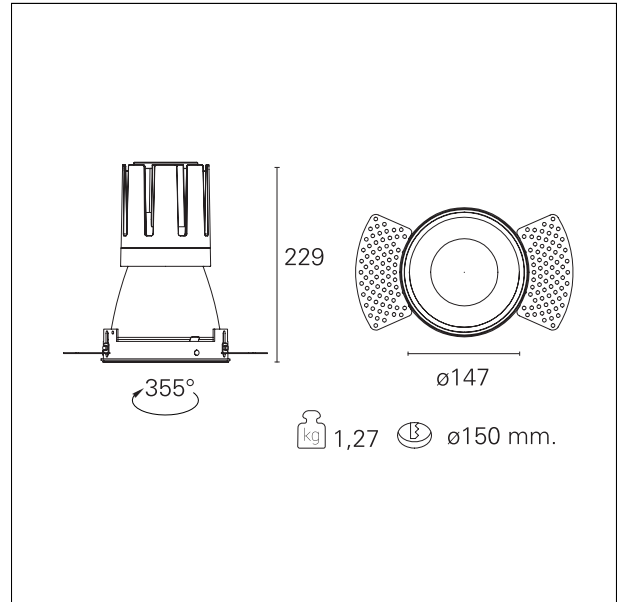

#### DESCRIPTION

Nemo TL is the trimless series of the Nemo family designed for installations in plasterboard false ceilings with no visible edge. Models up to 24W are equipped with a pre-drilled fixed frame for direct fixing of the luminaire to the false ceiling; The 33W and 42W models are equipped with height-adjustable fixing frame. Nemo TL Comfort is the solution for installations with maximum visual comfort; thanks to its 48 ° cut off, the TL Comfort version of the Nemo series guarantees maximum control of direct glare. The lighting modules are all equipped with the latest generation of LEDs (CRI > 90 and SDCM < 3). The interchangeable secondary reflectors are available in four different satin finishes and allow you to aesthetically characterize the system even after the first installation without changing the lighting performance. The safety cable supplied prevents accidental drops and the "fast plug" connection system to the driver allows quick and safe installation.

#### PRODUCTS CHARACTERISTICS

installation type	<b>trimless recessed</b>
material	<b>Aluminum</b>
Color	<b>Matt bronze</b>
Power	<b>42 W</b>
Lumen output - Full emission	<b>3678 lm</b>
Efficacy	<b>88 lm/W</b>
Diameter	<b>Ø 147 mm.</b>
Dimensions	<b>h 229 mm.</b>
net weight	<b>1,27 kg.</b>

#### HOLE RECESS DIMENSIONS

hole recess diameter	<b>Ø 150 mm.</b>
----------------------	------------------