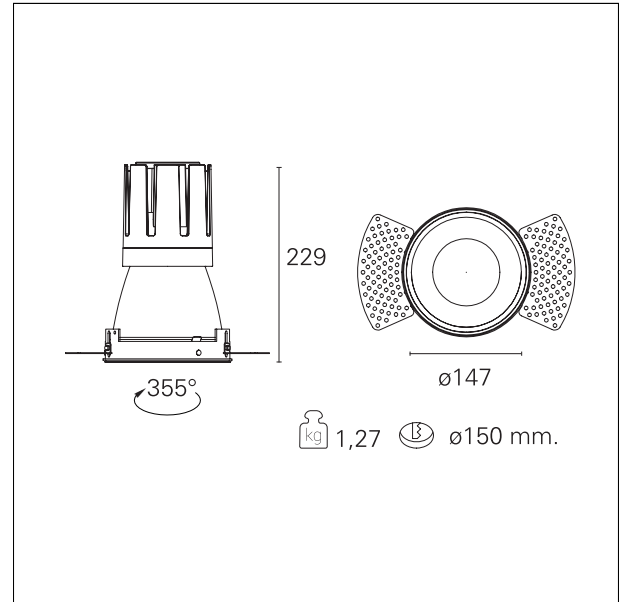

Nemo TL Comfort

RTT22458 - Trimless + Matt Bronze Reflector - 42 W - 3800 lumen / 2700 K / CRI >90

DESCRIPTION

Nemo TL is the trimless series of the Nemo family designed for installations in plasterboard false ceilings with no visible edge. Models up to 24W are equipped with a pre-drilled fixed frame for direct fixing of the luminaire to the false ceiling; The 33W and 42W models are equipped with height-adjustable fixing frame. Nemo TL Comfort is the solution for installations with maximum visual comfort; thanks to its 48 ° cut off, the TL Comfort version of the Nemo series guarantees maximum control of direct glare. The lighting modules are all equipped with the latest generation of LEDs (CRI > 90 and SDCM < 3). The interchangeable secondary reflectors are available in four different satin finishes and allow you to aesthetically characterize the system even after the first installation without changing the lighting performance. The safety cable supplied prevents accidental drops and the "fast plug" connection system to the driver allows quick and safe installation.

Switch **On÷Off**

PRODUCTS CHARACTERISTICS

installation type	trimless recessed
material	Aluminum
Color	Matt bronze
Power	42 W
Lumen output - Full emission	3670 lm
Efficacy	87 lm/W
Diameter	Ø 147 mm.
Dimensions	h 229 mm.
net weight	1,27 kg.

optical compartment IP rate	IP40
recessed compartment IP rate	IP20
IK	IK02

HOLE RECESS DIMENSIONS

hole recess diameter	Ø 150 mm.
----------------------	------------------

ENERGY CLASSIFICATION

This luminaire contains built-in LED lamps.

luminous effect optic	flood
Beam angle - direct	24°
UGR	≤ 17
Cut Hood	48°

PHOTOMETRIC