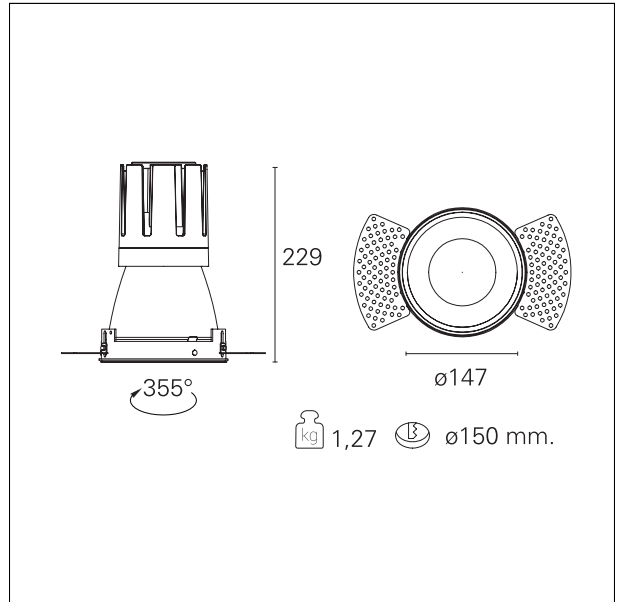

Nemo TL Comfort

RTT22458PD - Trimless + Matt Bronze Reflector - 42 W - 3800 lumen / 2700 K / CRI >90

DESCRIPTION

Nemo TL is the trimless series of the Nemo family designed for installations in plasterboard false ceilings with no visible edge. Models up to 24W are equipped with a pre-drilled fixed frame for direct fixing of the luminaire to the false ceiling; The 33W and 42W models are equipped with height-adjustable fixing frame. Nemo TL Comfort is the solution for installations with maximum visual comfort; thanks to its 48 ° cut off, the TL Comfort version of the Nemo series guarantees maximum control of direct glare. The lighting modules are all equipped with the latest generation of LEDs (CRI > 90 and SDCM < 3). The interchangeable secondary reflectors are available in four different satin finishes and allow you to aesthetically characterize the system even after the first installation without changing the lighting performance. The safety cable supplied prevents accidental drops and the "fast plug" connection system to the driver allows quick and safe installation.

Switch

Pan Digital

PRODUCTS CHARACTERISTICS

installation type	trimless recessed
material	Aluminum
Color	Matt bronze
Power	42 W
Lumen output - Full emission	3670 lm
Efficacy	87 lm/W
Diameter	Ø 147 mm.
Dimensions	h 229 mm.
net weight	1,27 kg.

optical compartment IP rate	IP40
recessed compartment IP rate	IP20
IK	IK02

HOLE RECESS DIMENSIONS

hole recess diameter	Ø 150 mm.
----------------------	------------------

ENERGY CLASSIFICATION

This luminaire contains built-in LED lamps.

RTT22458PD - Trimless + Matt Bronze Reflector - 42 W - 3800 lumen / 2700 K / CRI >90

luminous effect	flood
optic	24°
Beam angle - direct	24°
UGR	≤ 17
Cut Hood	48°

PHOTOMETRIC