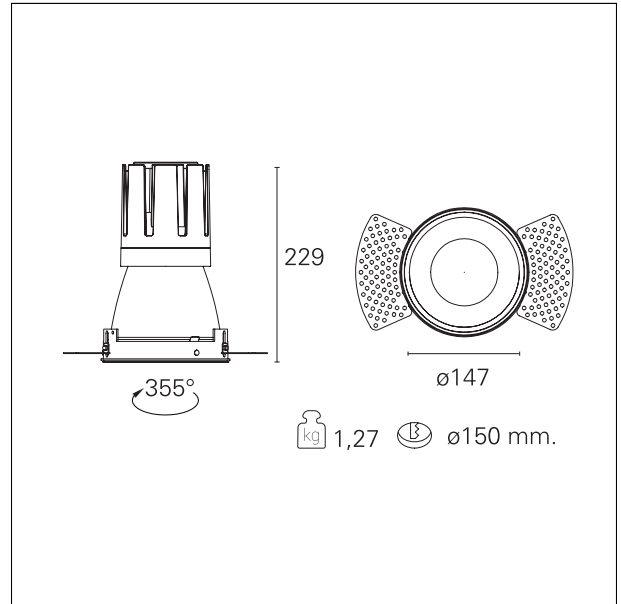

Nemo TL Comfort

RTT22458DM - Trimless + Matt Bronze Reflector - 42 W - 3800 lumen / 2700 K / CRI >90

DESCRIPTION

Nemo TL is the trimless series of the Nemo family designed for installations in plasterboard false ceilings with no visible edge. Models up to 24W are equipped with a pre-drilled fixed frame for direct fixing of the luminaire to the false ceiling; The 33W and 42W models are equipped with height-adjustable fixing frame. Nemo TL Comfort is the solution for installations with maximum visual comfort; thanks to its 48 ° cut off, the TL Comfort version of the Nemo series guarantees maximum control of direct glare. The lighting modules are all equipped with the latest generation of LEDs (CRI > 90 and SDCM < 3). The interchangeable secondary reflectors are available in four different satin finishes and allow you to aesthetically characterize the system even after the first installation without changing the lighting performance. The safety cable supplied prevents accidental drops and the "fast plug" connection system to the driver allows quick and safe installation.

Switch 1...10V / Push

PRODUCTS CHARACTERISTICS

installation type	trimless recessed
material	Aluminum
Color	Matt bronze
Power	42 W
Lumen output - Full emission	3670 lm
Efficacy	87 lm/W
Diameter	Ø 147 mm.
Dimensions	h 229 mm.
net weight	1,27 kg.

optical compartment IP rate	IP40
recessed compartment IP rate	IP20
IK	IK02

HOLE RECESS DIMENSIONS

hole recess diameter	Ø 150 mm.
----------------------	------------------

ENERGY CLASSIFICATION

This luminaire contains built-in LED lamps.