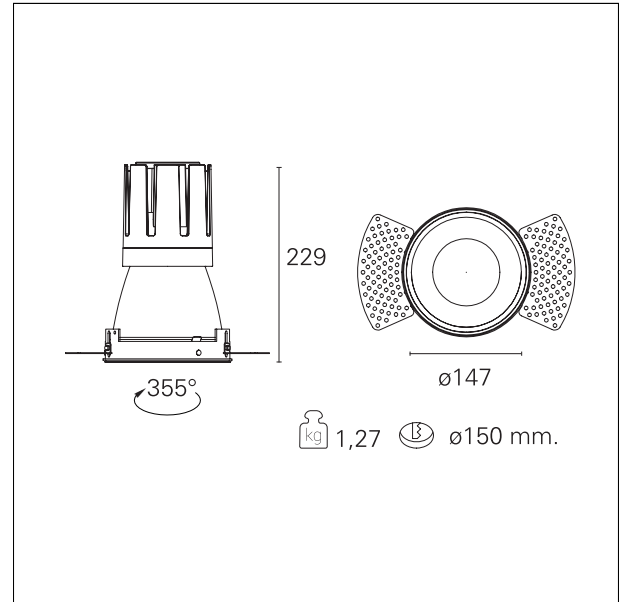

Nemo TL Comfort

RTT22457 - Trimless + Matt Bronze Reflector - 42 W - 3800 lumen / 2700 K / CRI >90

DESCRIPTION

Nemo TL is the trimless series of the Nemo family designed for installations in plasterboard false ceilings with no visible edge. Models up to 24W are equipped with a pre-drilled fixed frame for direct fixing of the luminaire to the false ceiling; The 33W and 42W models are equipped with height-adjustable fixing frame. Nemo TL Comfort is the solution for installations with maximum visual comfort; thanks to its 48 ° cut off, the TL Comfort version of the Nemo series guarantees maximum control of direct glare. The lighting modules are all equipped with the latest generation of LEDs (CRI > 90 and SDCM < 3). The interchangeable secondary reflectors are available in four different satin finishes and allow you to aesthetically characterize the system even after the first installation without changing the lighting performance. The safety cable supplied prevents accidental drops and the "fast plug" connection system to the driver allows quick and safe installation.

Switch **On÷Off**

PRODUCTS CHARACTERISTICS

installation type	trimless recessed
material	Aluminum
Color	Matt bronze
Power	42 W
Lumen output - Full emission	3666 lm
Efficacy	87 lm/W
Diameter	Ø 147 mm.
Dimensions	h 229 mm.
net weight	1,27 kg.

optical compartment IP rate	IP40
recessed compartment IP rate	IP20
IK	IK02

HOLE RECESS DIMENSIONS

hole recess diameter	Ø 150 mm.
----------------------	------------------

ENERGY CLASSIFICATION

This luminaire contains built-in LED lamps.

luminous effect optic	spot
Beam angle - direct	15°
UGR	≤ 17
Cut Hood	48°

PHOTOMETRIC