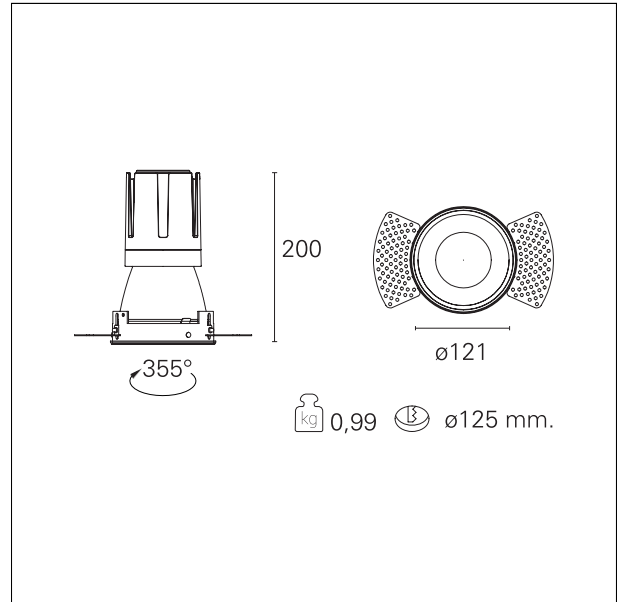

Nemo TL Comfort

RTT22456 - Trimless + Matt Bronze Reflector - 33 W - 3100 lumen / 2700 K / CRI >90

DESCRIPTION

Nemo TL is the trimless series of the Nemo family designed for installations in plasterboard false ceilings with no visible edge. Models up to 24W are equipped with a pre-drilled fixed frame for direct fixing of the luminaire to the false ceiling; The 33W and 42W models are equipped with height-adjustable fixing frame. Nemo TL Comfort is the solution for installations with maximum visual comfort; thanks to its 48 ° cut off, the TL Comfort version of the Nemo series guarantees maximum control of direct glare. The lighting modules are all equipped with the latest generation of LEDs (CRI > 90 and SDCM < 3). The interchangeable secondary reflectors are available in four different satin finishes and allow you to aesthetically characterize the system even after the first installation without changing the lighting performance. The safety cable supplied prevents accidental drops and the "fast plug" connection system to the driver allows quick and safe installation.

Switch **On÷Off**

PRODUCTS CHARACTERISTICS

installation type	trimless recessed
material	Aluminum
Color	Matt bronze
Power	33 W
Lumen output - Full emission	2946 lm
Efficacy	89 lm/W
Diameter	Ø 121 mm.
Dimensions	h 200 mm.
net weight	0,99 kg.

optical compartment IP rate	IP40
recessed compartment IP rate	IP20
IK	IK02

HOLE RECESS DIMENSIONS

hole recess diameter	Ø 125 mm.
----------------------	------------------

ENERGY CLASSIFICATION

This luminaire contains built-in LED lamps.

luminous effect optic	wide
Beam angle - direct	55°
UGR	≤ 21
Cut Hood	48°

PHOTOMETRIC