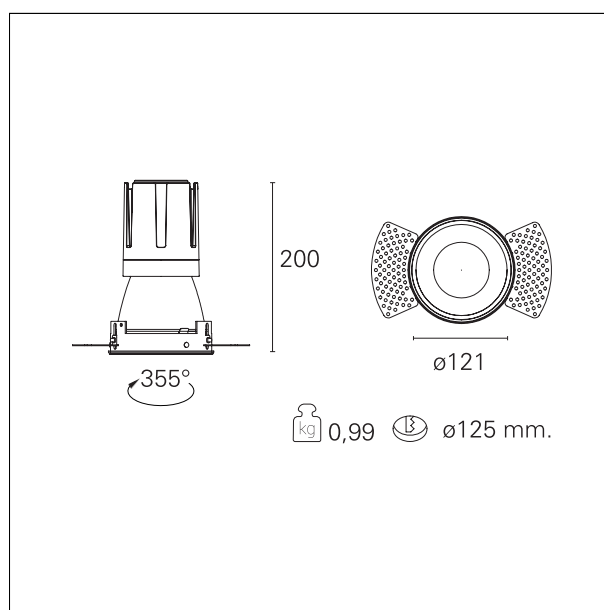

Nemo TL Comfort

RTT22455DM - Trimless + Matt Bronze Reflector - 33 W - 3100 lumen / 2700 K / CRI >90

DESCRIPTION

Nemo TL is the trimless series of the Nemo family designed for installations in plasterboard false ceilings with no visible edge. Models up to 24W are equipped with a pre-drilled fixed frame for direct fixing of the luminaire to the false ceiling; The 33W and 42W models are equipped with height-adjustable fixing frame. Nemo TL Comfort is the solution for installations with maximum visual comfort; thanks to its 48 ° cut off, the TL Comfort version of the Nemo series guarantees maximum control of direct glare. The lighting modules are all equipped with the latest generation of LEDs (CRI > 90 and SDCM < 3). The interchangeable secondary reflectors are available in four different satin finishes and allow you to aesthetically characterize the system even after the first installation without changing the lighting performance. The safety cable supplied prevents accidental drops and the "fast plug" connection system to the driver allows quick and safe installation.

Switch 1...10V / Push

PRODUCTS CHARACTERISTICS

installation type	trimless recessed
material	Aluminum
Color	Matt bronze
Power	33 W
Lumen output - Full emission	2938 lm
Efficacy	89 lm/W
Diameter	Ø 121 mm.
Dimensions	h 200 mm.
net weight	0,99 kg.

optical compartment IP rate	IP40
recessed compartment IP rate	IP20
IK	IK02

HOLE RECESS DIMENSIONS

hole recess diameter	Ø 125 mm.
----------------------	------------------

ENERGY CLASSIFICATION

This luminaire contains built-in LED lamps.