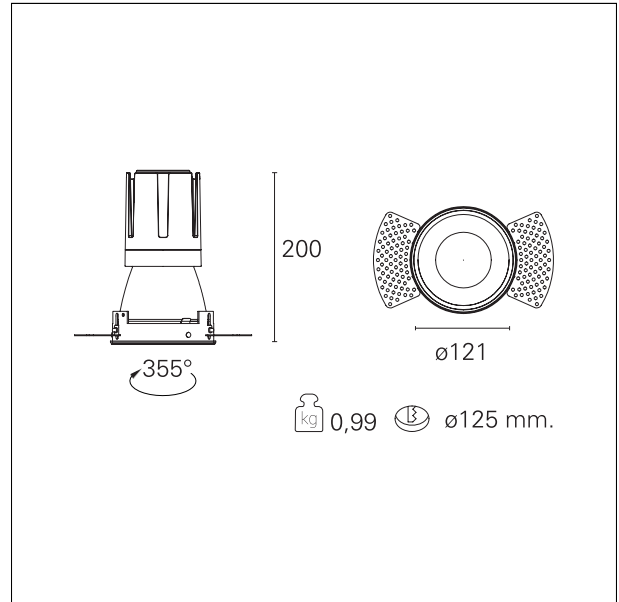

#### DESCRIPTION

Nemo TL is the trimless series of the Nemo family designed for installations in plasterboard false ceilings with no visible edge. Models up to 24W are equipped with a pre-drilled fixed frame for direct fixing of the luminaire to the false ceiling; The 33W and 42W models are equipped with height-adjustable fixing frame. Nemo TL Comfort is the solution for installations with maximum visual comfort; thanks to its 48 ° cut off, the TL Comfort version of the Nemo series guarantees maximum control of direct glare. The lighting modules are all equipped with the latest generation of LEDs (CRI > 90 and SDCM < 3). The interchangeable secondary reflectors are available in four different satin finishes and allow you to aesthetically characterize the system even after the first installation without changing the lighting performance. The safety cable supplied prevents accidental drops and the "fast plug" connection system to the driver allows quick and safe installation.

#### PRODUCTS CHARACTERISTICS

installation type	<b>trimless recessed</b>
material	<b>Aluminum</b>
Color	<b>Matt bronze</b>
Power	<b>33 W</b>
Lumen output - Full emission	<b>2938 lm</b>
Efficacy	<b>89 lm/W</b>
Diameter	<b>Ø 121 mm.</b>
Dimensions	<b>h 200 mm.</b>
net weight	<b>0,99 kg.</b>

#### HOLE RECESS DIMENSIONS

hole recess diameter	<b>Ø 125 mm.</b>
----------------------	------------------