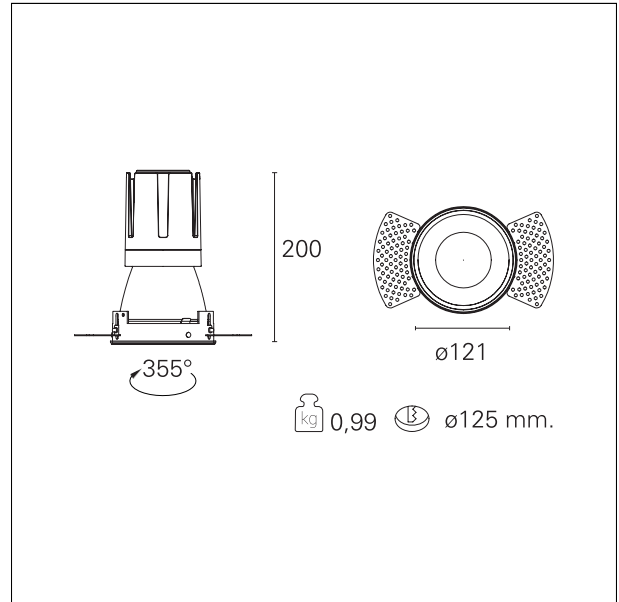

#### DESCRIPTION

Nemo TL is the trimless series of the Nemo family designed for installations in plasterboard false ceilings with no visible edge. Models up to 24W are equipped with a pre-drilled fixed frame for direct fixing of the luminaire to the false ceiling; The 33W and 42W models are equipped with height-adjustable fixing frame. Nemo TL Comfort is the solution for installations with maximum visual comfort; thanks to its 48 ° cut off, the TL Comfort version of the Nemo series guarantees maximum control of direct glare. The lighting modules are all equipped with the latest generation of LEDs (CRI > 90 and SDCM < 3). The interchangeable secondary reflectors are available in four different satin finishes and allow you to aesthetically characterize the system even after the first installation without changing the lighting performance. The safety cable supplied prevents accidental drops and the "fast plug" connection system to the driver allows quick and safe installation.

#### PRODUCTS CHARACTERISTICS

installation type	<b>trimless recessed</b>
material	<b>Aluminum</b>
Color	<b>Matt bronze</b>
Power	<b>33 W</b>
Lumen output - Full emission	<b>2932 lm</b>
Efficacy	<b>89 lm/W</b>
Diameter	<b>Ø 121 mm.</b>
Dimensions	<b>h 200 mm.</b>
net weight	<b>0,99 kg.</b>

#### HOLE RECESS DIMENSIONS

hole recess diameter	<b>Ø 125 mm.</b>
----------------------	------------------