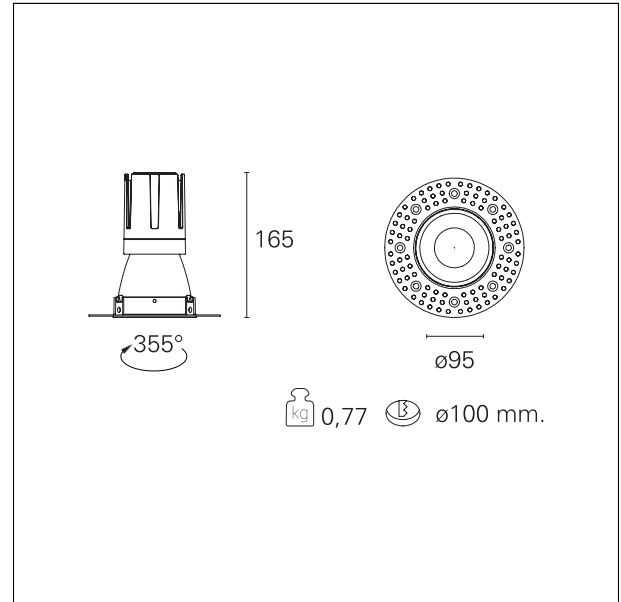

Nemo TL Comfort

RTT22452 - Trimless + Matt Bronze Reflector - 24 W - 2200 lumen / 2700 K / CRI >90

DESCRIPTION

Nemo TL is the trimless series of the Nemo family designed for installations in plasterboard false ceilings with no visible edge. Models up to 24W are equipped with a pre-drilled fixed frame for direct fixing of the luminaire to the false ceiling; The 33W and 42W models are equipped with height-adjustable fixing frame. Nemo TL Comfort is the solution for installations with maximum visual comfort; thanks to its 48 ° cut off, the TL Comfort version of the Nemo series guarantees maximum control of direct glare. The lighting modules are all equipped with the latest generation of LEDs (CRI > 90 and SDCM < 3). The interchangeable secondary reflectors are available in four different satin finishes and allow you to aesthetically characterize the system even after the first installation without changing the lighting performance. The safety cable supplied prevents accidental drops and the "fast plug" connection system to the driver allows quick and safe installation.

Switch **On÷Off**

PRODUCTS CHARACTERISTICS

installation type	trimless recessed
material	Aluminum
Color	Matt bronze
Power	24 W
Lumen output - Full emission	2090 lm
Efficacy	87 lm/W
Diameter	Ø 95 mm.
Dimensions	h 165 mm.
net weight	0,77 kg.

optical compartment IP rate	IP40
recessed compartment IP rate	IP20
IK	IK02

HOLE RECESS DIMENSIONS

hole recess diameter	Ø 100 mm.
----------------------	------------------

ENERGY CLASSIFICATION

This luminaire contains built-in LED lamps.

luminous effect optic	wide
Beam angle - direct	55°
UGR	≤ 19
Cut Hood	48°

PHOTOMETRIC