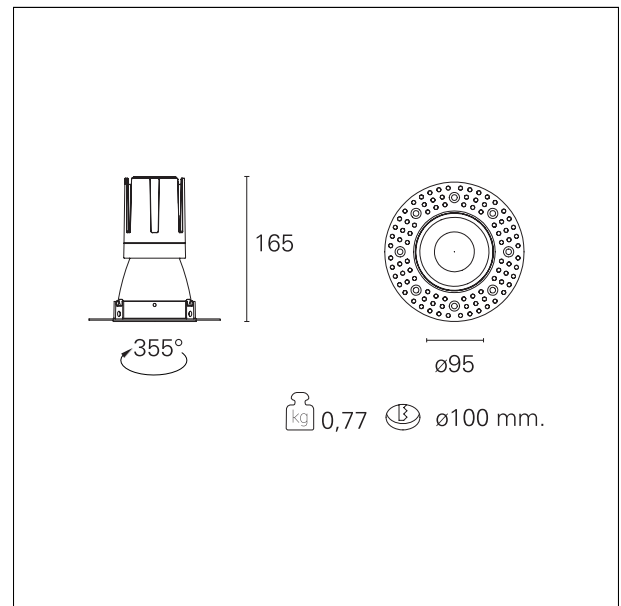

#### DESCRIPTION

Nemo TL is the trimless series of the Nemo family designed for installations in plasterboard false ceilings with no visible edge. Models up to 24W are equipped with a pre-drilled fixed frame for direct fixing of the luminaire to the false ceiling; The 33W and 42W models are equipped with height-adjustable fixing frame. Nemo TL Comfort is the solution for installations with maximum visual comfort; thanks to its 48 ° cut off, the TL Comfort version of the Nemo series guarantees maximum control of direct glare. The lighting modules are all equipped with the latest generation of LEDs (CRI > 90 and SDCM < 3). The interchangeable secondary reflectors are available in four different satin finishes and allow you to aesthetically characterize the system even after the first installation without changing the lighting performance. The safety cable supplied prevents accidental drops and the "fast plug" connection system to the driver allows quick and safe installation.

#### PRODUCTS CHARACTERISTICS

installation type	<b>trimless recessed</b>
material	<b>Aluminum</b>
Color	<b>Matt bronze</b>
Power	<b>24 W</b>
Lumen output - Full emission	<b>2090 lm</b>
Efficacy	<b>87 lm/W</b>
Diameter	<b>Ø 95 mm.</b>
Dimensions	<b>h 165 mm.</b>
net weight	<b>0,77 kg.</b>

#### HOLE RECESS DIMENSIONS

hole recess diameter	<b>Ø 100 mm.</b>
----------------------	------------------