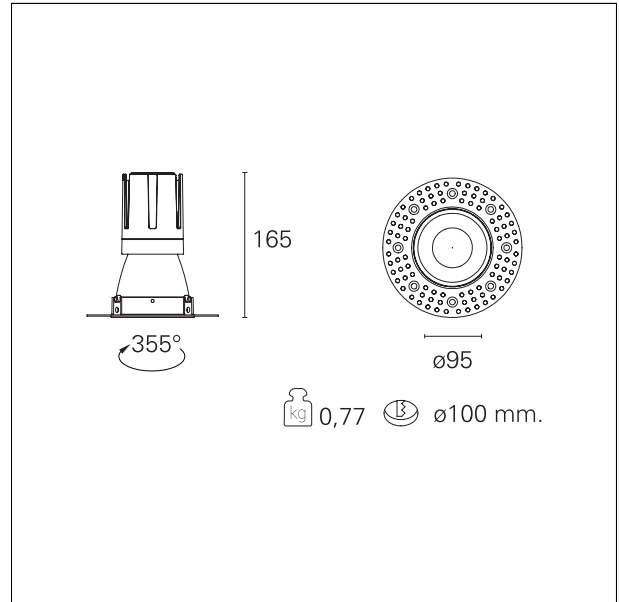

#### DESCRIPTION

Nemo TL is the trimless series of the Nemo family designed for installations in plasterboard false ceilings with no visible edge. Models up to 24W are equipped with a pre-drilled fixed frame for direct fixing of the luminaire to the false ceiling; The 33W and 42W models are equipped with height-adjustable fixing frame. Nemo TL Comfort is the solution for installations with maximum visual comfort; thanks to its 48 ° cut off, the TL Comfort version of the Nemo series guarantees maximum control of direct glare. The lighting modules are all equipped with the latest generation of LEDs (CRI > 90 and SDCM < 3). The interchangeable secondary reflectors are available in four different satin finishes and allow you to aesthetically characterize the system even after the first installation without changing the lighting performance. The safety cable supplied prevents accidental drops and the "fast plug" connection system to the driver allows quick and safe installation.

#### PRODUCTS CHARACTERISTICS

installation type	<b>trimless recessed</b>
material	<b>Aluminum</b>
Color	<b>Matt bronze</b>
Power	<b>24 W</b>
Lumen output - Full emission	<b>2090 lm</b>
Efficacy	<b>87 lm/W</b>
Diameter	<b>Ø 95 mm.</b>
Dimensions	<b>h 165 mm.</b>
net weight	<b>0,77 kg.</b>

#### HOLE RECESS DIMENSIONS

hole recess diameter	<b>Ø 100 mm.</b>
----------------------	------------------