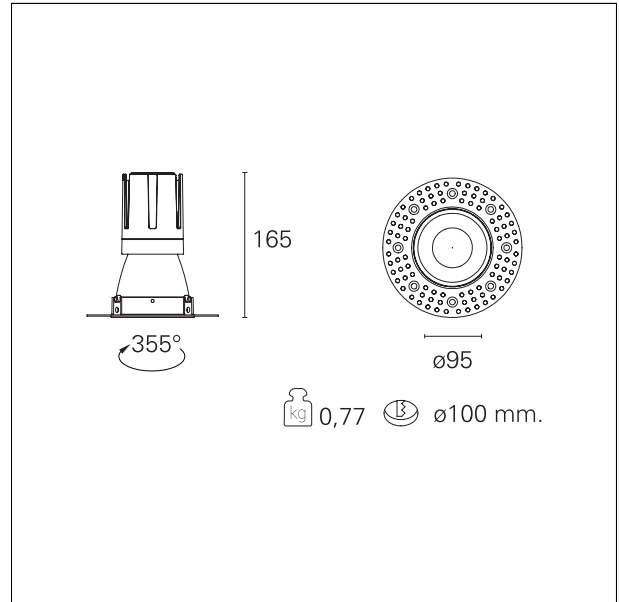

#### DESCRIPTION

Nemo TL is the trimless series of the Nemo family designed for installations in plasterboard false ceilings with no visible edge. Models up to 24W are equipped with a pre-drilled fixed frame for direct fixing of the luminaire to the false ceiling; The 33W and 42W models are equipped with height-adjustable fixing frame. Nemo TL Comfort is the solution for installations with maximum visual comfort; thanks to its 48 ° cut off, the TL Comfort version of the Nemo series guarantees maximum control of direct glare. The lighting modules are all equipped with the latest generation of LEDs (CRI > 90 and SDCM < 3). The interchangeable secondary reflectors are available in four different satin finishes and allow you to aesthetically characterize the system even after the first installation without changing the lighting performance. The safety cable supplied prevents accidental drops and the "fast plug" connection system to the driver allows quick and safe installation.

#### PRODUCTS CHARACTERISTICS

installation type	<b>trimless recessed</b>
material	<b>Aluminum</b>
Color	<b>Matt bronze</b>
Power	<b>24 W</b>
Lumen output - Full emission	<b>2076 lm</b>
Efficacy	<b>87 lm/W</b>
Diameter	<b>Ø 95 mm.</b>
Dimensions	<b>h 165 mm.</b>
net weight	<b>0,77 kg.</b>

#### HOLE RECESS DIMENSIONS

hole recess diameter	<b>Ø 100 mm.</b>
----------------------	------------------