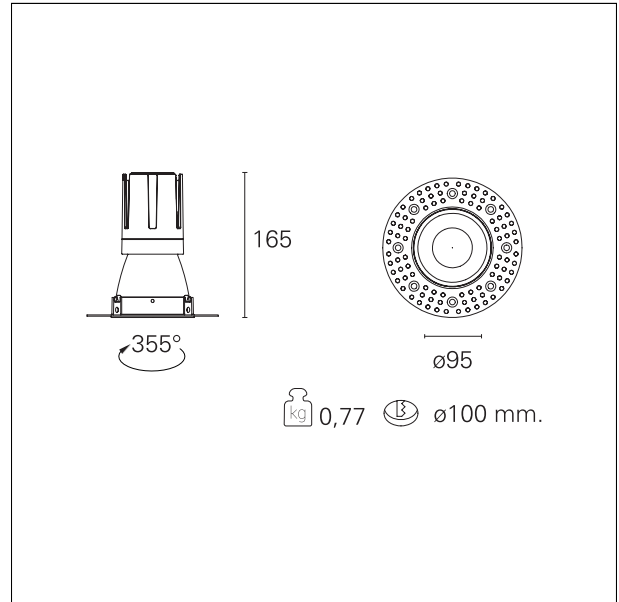

#### DESCRIPTION

Nemo TL is the trimless series of the Nemo family designed for installations in plasterboard false ceilings with no visible edge. Models up to 24W are equipped with a pre-drilled fixed frame for direct fixing of the luminaire to the false ceiling; The 33W and 42W models are equipped with height-adjustable fixing frame. Nemo TL Comfort is the solution for installations with maximum visual comfort; thanks to its 48 ° cut off, the TL Comfort version of the Nemo series guarantees maximum control of direct glare. The lighting modules are all equipped with the latest generation of LEDs (CRI > 90 and SDCM < 3). The interchangeable secondary reflectors are available in four different satin finishes and allow you to aesthetically characterize the system even after the first installation without changing the lighting performance. The safety cable supplied prevents accidental drops and the "fast plug" connection system to the driver allows quick and safe installation.

#### PRODUCTS CHARACTERISTICS

installation type	<b>trimless recessed</b>
material	<b>Aluminum</b>
Color	<b>Matt bronze</b>
Power	<b>24 W</b>
Lumen output - Full emission	<b>2054 lm</b>
Efficacy	<b>86 lm/W</b>
Diameter	<b>Ø 95 mm.</b>
Dimensions	<b>h 165 mm.</b>
net weight	<b>0,77 kg.</b>

#### HOLE RECESS DIMENSIONS

hole recess diameter	<b>Ø 100 mm.</b>
----------------------	------------------