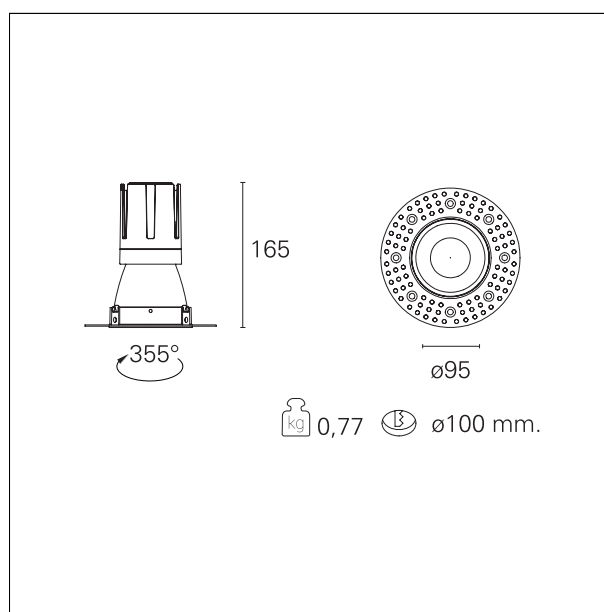

#### DESCRIPTION

Nemo TL is the trimless series of the Nemo family designed for installations in plasterboard false ceilings with no visible edge. Models up to 24W are equipped with a pre-drilled fixed frame for direct fixing of the luminaire to the false ceiling; The 33W and 42W models are equipped with height-adjustable fixing frame. Nemo TL Comfort is the solution for installations with maximum visual comfort; thanks to its 48 ° cut off, the TL Comfort version of the Nemo series guarantees maximum control of direct glare. The lighting modules are all equipped with the latest generation of LEDs (CRI > 90 and SDCM < 3). The interchangeable secondary reflectors are available in four different satin finishes and allow you to aesthetically characterize the system even after the first installation without changing the lighting performance. The safety cable supplied prevents accidental drops and the "fast plug" connection system to the driver allows quick and safe installation.

#### PRODUCTS CHARACTERISTICS

installation type	<b>trimless recessed</b>
material	<b>Aluminum</b>
Color	<b>Matt bronze</b>
Power	<b>24 W</b>
Lumen output - Full emission	<b>2054 lm</b>
Efficacy	<b>86 lm/W</b>
Diameter	<b>Ø 95 mm.</b>
Dimensions	<b>h 165 mm.</b>
net weight	<b>0,77 kg.</b>

#### HOLE RECESS DIMENSIONS

hole recess diameter	<b>Ø 100 mm.</b>
----------------------	------------------