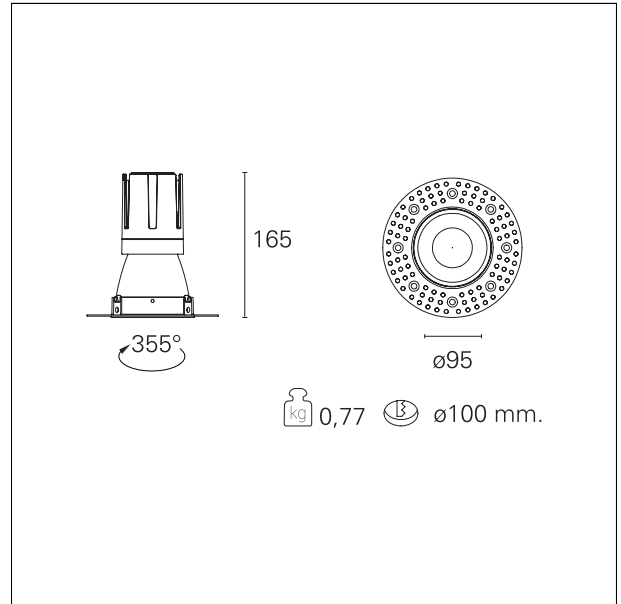

#### DESCRIPTION

Nemo TL is the trimless series of the Nemo family designed for installations in plasterboard false ceilings with no visible edge. Models up to 24W are equipped with a pre-drilled fixed frame for direct fixing of the luminaire to the false ceiling; The 33W and 42W models are equipped with height-adjustable fixing frame. Nemo TL Comfort is the solution for installations with maximum visual comfort; thanks to its 48 ° cut off, the TL Comfort version of the Nemo series guarantees maximum control of direct glare. The lighting modules are all equipped with the latest generation of LEDs (CRI > 90 and SDCM < 3). The interchangeable secondary reflectors are available in four different satin finishes and allow you to aesthetically characterize the system even after the first installation without changing the lighting performance. The safety cable supplied prevents accidental drops and the "fast plug" connection system to the driver allows quick and safe installation.

#### PRODUCTS CHARACTERISTICS

installation type	<b>trimless recessed</b>
material	<b>Aluminum</b>
Color	<b>Matt bronze</b>
Power	<b>24 W</b>
Lumen output - Full emission	<b>2054 lm</b>
Efficacy	<b>86 lm/W</b>
Diameter	<b>Ø 95 mm.</b>
Dimensions	<b>h 165 mm.</b>
net weight	<b>0,77 kg.</b>

#### HOLE RECESS DIMENSIONS

hole recess diameter	<b>Ø 100 mm.</b>
----------------------	------------------