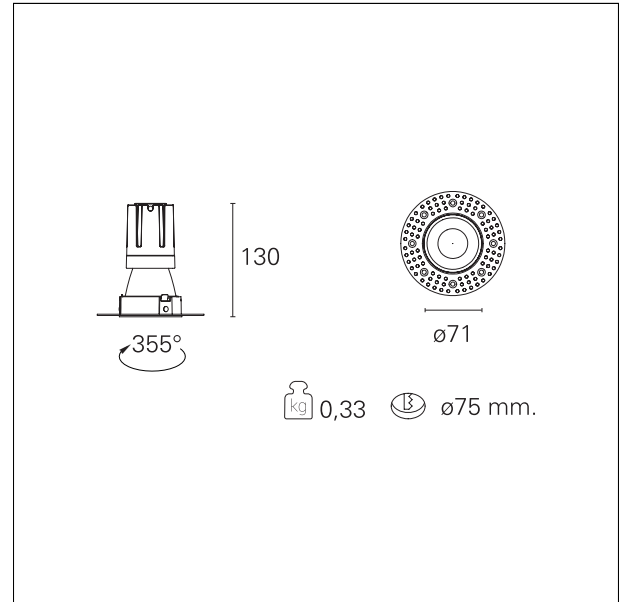

#### DESCRIPTION

Nemo TL is the trimless series of the Nemo family designed for installations in plasterboard false ceilings with no visible edge. Models up to 24W are equipped with a pre-drilled fixed frame for direct fixing of the luminaire to the false ceiling; The 33W and 42W models are equipped with height-adjustable fixing frame. Nemo TL Comfort is the solution for installations with maximum visual comfort; thanks to its 48 ° cut off, the TL Comfort version of the Nemo series guarantees maximum control of direct glare. The lighting modules are all equipped with the latest generation of LEDs (CRI > 90 and SDCM < 3). The interchangeable secondary reflectors are available in four different satin finishes and allow you to aesthetically characterize the system even after the first installation without changing the lighting performance. The safety cable supplied prevents accidental drops and the "fast plug" connection system to the driver allows quick and safe installation.

#### PRODUCTS CHARACTERISTICS

installation type	<b>trimless recessed</b>
material	<b>Aluminum</b>
Color	<b>Matt bronze</b>
Power	<b>15 W</b>
Lumen output - Full emission	<b>1369 lm</b>
Efficacy	<b>91 lm/W</b>
Diameter	<b>Ø 71 mm.</b>
Dimensions	<b>h 130 mm.</b>
net weight	<b>0,33 kg.</b>

#### HOLE RECESS DIMENSIONS

hole recess diameter	<b>Ø 75 mm.</b>
----------------------	-----------------