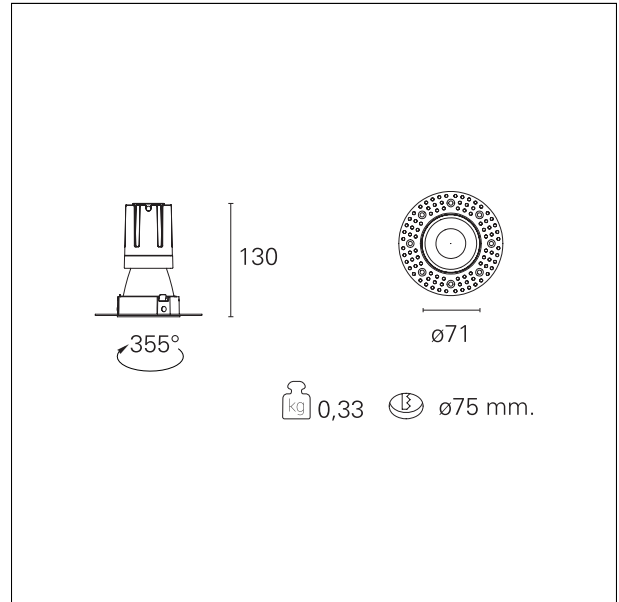

Nemo TL Comfort

RTT22447 - Trimless + Matt Bronze Reflector - 15 W - 1450 lumen / 2700 K / CRI >90

DESCRIPTION

Nemo TL is the trimless series of the Nemo family designed for installations in plasterboard false ceilings with no visible edge. Models up to 24W are equipped with a pre-drilled fixed frame for direct fixing of the luminaire to the false ceiling; The 33W and 42W models are equipped with height-adjustable fixing frame. Nemo TL Comfort is the solution for installations with maximum visual comfort; thanks to its 48 ° cut off, the TL Comfort version of the Nemo series guarantees maximum control of direct glare. The lighting modules are all equipped with the latest generation of LEDs (CRI > 90 and SDCM < 3). The interchangeable secondary reflectors are available in four different satin finishes and allow you to aesthetically characterize the system even after the first installation without changing the lighting performance. The safety cable supplied prevents accidental drops and the "fast plug" connection system to the driver allows quick and safe installation.

Switch **On+Off**

PRODUCTS CHARACTERISTICS

| | |
|------------------------------|--------------------------|
| installation type | trimless recessed |
| material | Aluminum |
| Color | Matt bronze |
| Power | 15 W |
| Lumen output - Full emission | 1353 lm |
| Efficacy | 90 lm/W |
| Diameter | Ø 71 mm. |
| Dimensions | h 130 mm. |
| net weight | 0,33 kg. |

MECHANICAL CHARACTERISTICS

| | |
|------------------------------|-------------|
| optical compartment IP rate | IP40 |
| recessed compartment IP rate | IP20 |
| IK | IK02 |

HOLE RECESS DIMENSIONS

| | |
|----------------------|-----------------|
| hole recess diameter | Ø 75 mm. |
|----------------------|-----------------|