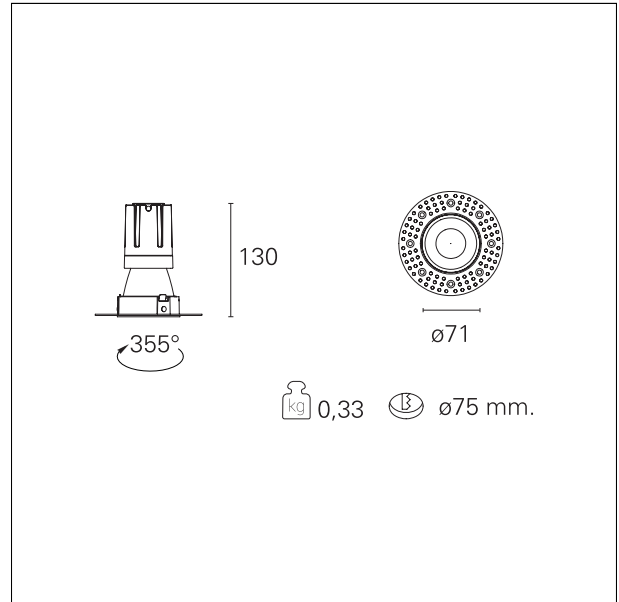

Nemo TL Comfort

RTT22447DM - Trimless + Matt Bronze Reflector - 15 W - 1450 lumen / 2700 K / CRI >90

DESCRIPTION

Nemo TL is the trimless series of the Nemo family designed for installations in plasterboard false ceilings with no visible edge. Models up to 24W are equipped with a pre-drilled fixed frame for direct fixing of the luminaire to the false ceiling; The 33W and 42W models are equipped with height-adjustable fixing frame. Nemo TL Comfort is the solution for installations with maximum visual comfort; thanks to its 48 ° cut off, the TL Comfort version of the Nemo series guarantees maximum control of direct glare. The lighting modules are all equipped with the latest generation of LEDs (CRI > 90 and SDCM < 3). The interchangeable secondary reflectors are available in four different satin finishes and allow you to aesthetically characterize the system even after the first installation without changing the lighting performance. The safety cable supplied prevents accidental drops and the "fast plug" connection system to the driver allows quick and safe installation.

Switch 1...10V / Push

PRODUCTS CHARACTERISTICS

installation type	trimless recessed
material	Aluminum
Color	Matt bronze
Power	15 W
Lumen output - Full emission	1353 lm
Efficacy	90 lm/W
Diameter	Ø 71 mm.
Dimensions	h 130 mm.
net weight	0,33 kg.

optical compartment IP rate	IP40
recessed compartment IP rate	IP20
IK	IK02

HOLE RECESS DIMENSIONS

hole recess diameter	Ø 75 mm.
----------------------	-----------------

ENERGY CLASSIFICATION

This luminaire contains built-in LED lamps.