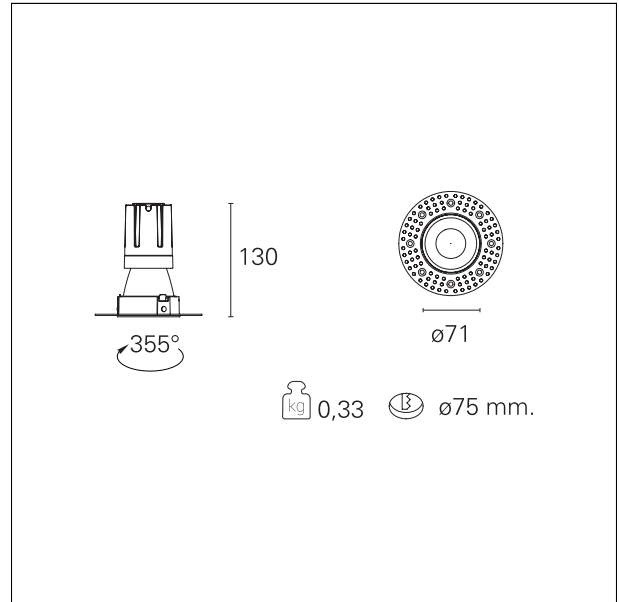

Nemo TL Comfort

RTT22446 - Trimless + Matt Bronze Reflector - 15 W - 1450 lumen / 2700 K / CRI >90

DESCRIPTION

Nemo TL is the trimless series of the Nemo family designed for installations in plasterboard false ceilings with no visible edge. Models up to 24W are equipped with a pre-drilled fixed frame for direct fixing of the luminaire to the false ceiling; The 33W and 42W models are equipped with height-adjustable fixing frame. Nemo TL Comfort is the solution for installations with maximum visual comfort; thanks to its 48 ° cut off, the TL Comfort version of the Nemo series guarantees maximum control of direct glare. The lighting modules are all equipped with the latest generation of LEDs (CRI > 90 and SDCM < 3). The interchangeable secondary reflectors are available in four different satin finishes and allow you to aesthetically characterize the system even after the first installation without changing the lighting performance. The safety cable supplied prevents accidental drops and the "fast plug" connection system to the driver allows quick and safe installation.

Switch

On+Off

PRODUCTS CHARACTERISTICS

installation type	trimless recessed
material	Aluminum
Color	Matt bronze
Power	15 W
Lumen output - Full emission	1349 lm
Efficacy	90 lm/W
Diameter	Ø 71 mm.
Dimensions	h 130 mm.
net weight	0,33 kg.

optical compartment IP rate	IP40
recessed compartment IP rate	IP20
IK	IK02

HOLE RECESS DIMENSIONS

hole recess diameter	Ø 75 mm.
----------------------	-----------------

ENERGY CLASSIFICATION

This luminaire contains built-in LED lamps.

luminous effect optic	flood
Beam angle - direct	24°
UGR	≤ 17
Cut Hood	48°

PHOTOMETRIC