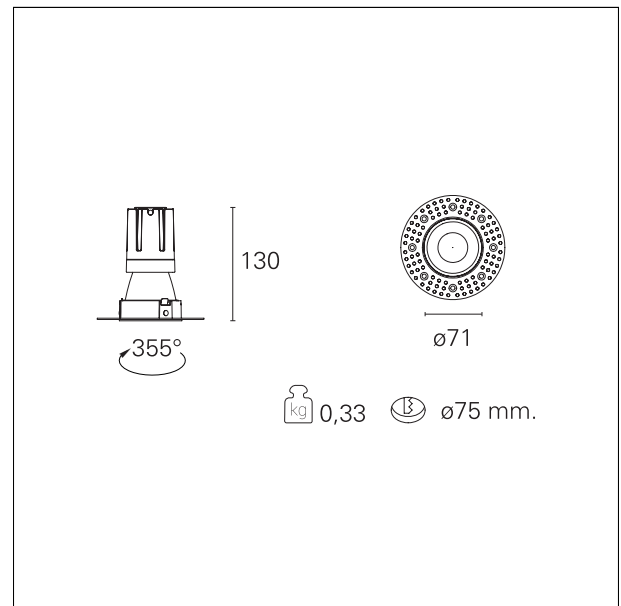

Nemo TL Comfort

RTT22446DM - Trimless + Matt Bronze Reflector - 15 W - 1450 lumen / 2700 K / CRI >90

DESCRIPTION

Nemo TL is the trimless series of the Nemo family designed for installations in plasterboard false ceilings with no visible edge. Models up to 24W are equipped with a pre-drilled fixed frame for direct fixing of the luminaire to the false ceiling; The 33W and 42W models are equipped with height-adjustable fixing frame. Nemo TL Comfort is the solution for installations with maximum visual comfort; thanks to its 48 ° cut off, the TL Comfort version of the Nemo series guarantees maximum control of direct glare. The lighting modules are all equipped with the latest generation of LEDs (CRI > 90 and SDCM < 3). The interchangeable secondary reflectors are available in four different satin finishes and allow you to aesthetically characterize the system even after the first installation without changing the lighting performance. The safety cable supplied prevents accidental drops and the "fast plug" connection system to the driver allows quick and safe installation.

Switch 1...10V / Push

PRODUCTS CHARACTERISTICS

installation type	trimless recessed
material	Aluminum
Color	Matt bronze
Power	15 W
Lumen output - Full emission	1349 lm
Efficacy	90 lm/W
Diameter	Ø 71 mm.
Dimensions	h 130 mm.
net weight	0,33 kg.

optical compartment IP rate	IP40
recessed compartment IP rate	IP20
IK	IK02

HOLE RECESS DIMENSIONS

hole recess diameter	Ø 75 mm.
----------------------	-----------------

ENERGY CLASSIFICATION

This luminaire contains built-in LED lamps.