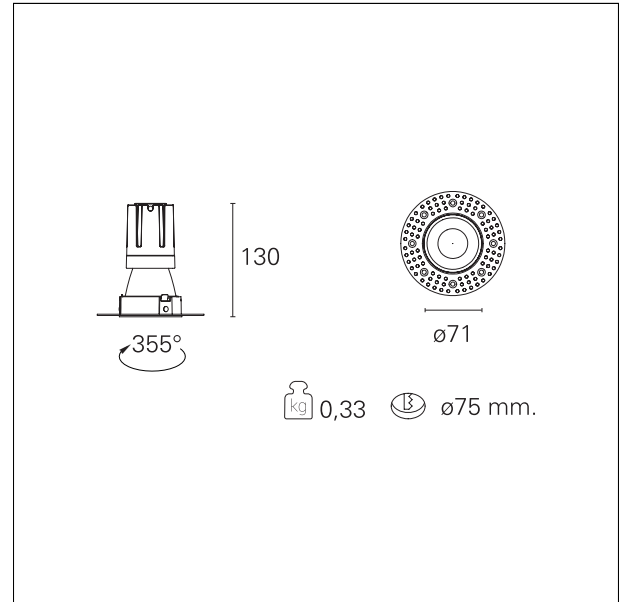

#### DESCRIPTION

Nemo TL is the trimless series of the Nemo family designed for installations in plasterboard false ceilings with no visible edge. Models up to 24W are equipped with a pre-drilled fixed frame for direct fixing of the luminaire to the false ceiling; The 33W and 42W models are equipped with height-adjustable fixing frame. Nemo TL Comfort is the solution for installations with maximum visual comfort; thanks to its 48 ° cut off, the TL Comfort version of the Nemo series guarantees maximum control of direct glare. The lighting modules are all equipped with the latest generation of LEDs (CRI > 90 and SDCM < 3). The interchangeable secondary reflectors are available in four different satin finishes and allow you to aesthetically characterize the system even after the first installation without changing the lighting performance. The safety cable supplied prevents accidental drops and the "fast plug" connection system to the driver allows quick and safe installation.

#### PRODUCTS CHARACTERISTICS

installation type	<b>trimless recessed</b>
material	<b>Aluminum</b>
Color	<b>Matt bronze</b>
Power	<b>15 W</b>
Lumen output - Full emission	<b>1345 lm</b>
Efficacy	<b>90 lm/W</b>
Diameter	<b>Ø 71 mm.</b>
Dimensions	<b>h 130 mm.</b>
net weight	<b>0,33 kg.</b>

#### HOLE RECESS DIMENSIONS

hole recess diameter	<b>Ø 75 mm.</b>
----------------------	-----------------