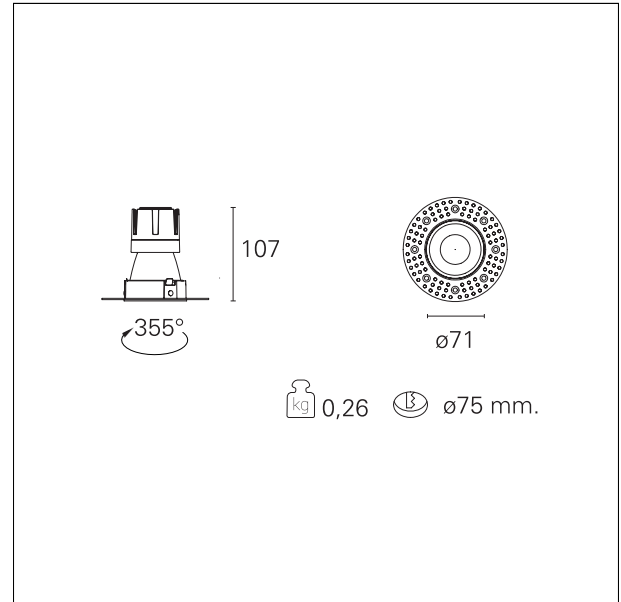

#### DESCRIPTION

Nemo TL is the trimless series of the Nemo family designed for installations in plasterboard false ceilings with no visible edge. Models up to 24W are equipped with a pre-drilled fixed frame for direct fixing of the luminaire to the false ceiling; The 33W and 42W models are equipped with height-adjustable fixing frame. Nemo TL Comfort is the solution for installations with maximum visual comfort; thanks to its 48 ° cut off, the TL Comfort version of the Nemo series guarantees maximum control of direct glare. The lighting modules are all equipped with the latest generation of LEDs (CRI > 90 and SDCM < 3). The interchangeable secondary reflectors are available in four different satin finishes and allow you to aesthetically characterize the system even after the first installation without changing the lighting performance. The safety cable supplied prevents accidental drops and the "fast plug" connection system to the driver allows quick and safe installation.

#### PRODUCTS CHARACTERISTICS

installation type	<b>trimless recessed</b>
material	<b>Aluminum</b>
Color	<b>Matt bronze</b>
Power	<b>10 W</b>
Lumen output - Full emission	<b>886 lm</b>
Efficacy	<b>89 lm/W</b>
Diameter	<b>Ø 71 mm.</b>
Dimensions	<b>h 107 mm.</b>
net weight	<b>0,26 kg.</b>

#### HOLE RECESS DIMENSIONS

hole recess diameter	<b>Ø 75 mm.</b>
----------------------	-----------------