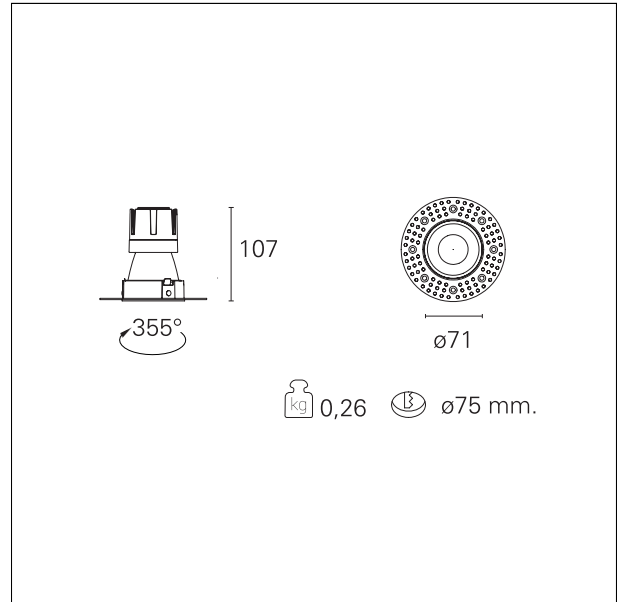

Nemo TL Comfort

RTT22444CA - Trimless + Matt Bronze Reflector - 10 W - 920 lumen / 2700 K / CRI >90

DESCRIPTION

Nemo TL is the trimless series of the Nemo family designed for installations in plasterboard false ceilings with no visible edge. Models up to 24W are equipped with a pre-drilled fixed frame for direct fixing of the luminaire to the false ceiling; The 33W and 42W models are equipped with height-adjustable fixing frame. Nemo TL Comfort is the solution for installations with maximum visual comfort; thanks to its 48 ° cut off, the TL Comfort version of the Nemo series guarantees maximum control of direct glare. The lighting modules are all equipped with the latest generation of LEDs (CRI > 90 and SDCM < 3). The interchangeable secondary reflectors are available in four different satin finishes and allow you to aesthetically characterize the system even after the first installation without changing the lighting performance. The safety cable supplied prevents accidental drops and the "fast plug" connection system to the driver allows quick and safe installation.

Switch

Casambi

PRODUCTS CHARACTERISTICS

installation type	trimless recessed
material	Aluminum
Color	Matt bronze
Power	10 W
Lumen output - Full emission	886 lm
Efficacy	89 lm/W
Diameter	Ø 71 mm.
Dimensions	h 107 mm.
net weight	0,26 kg.

optical compartment IP rate	IP40
recessed compartment IP rate	IP20
IK	IK02

HOLE RECESS DIMENSIONS

hole recess diameter	Ø 75 mm.
----------------------	-----------------

ENERGY CLASSIFICATION

This luminaire contains built-in LED lamps.

luminous effect optic	wide
Beam angle - direct	55°
UGR	≤ 17
Cut Hood	48°

PHOTOMETRIC