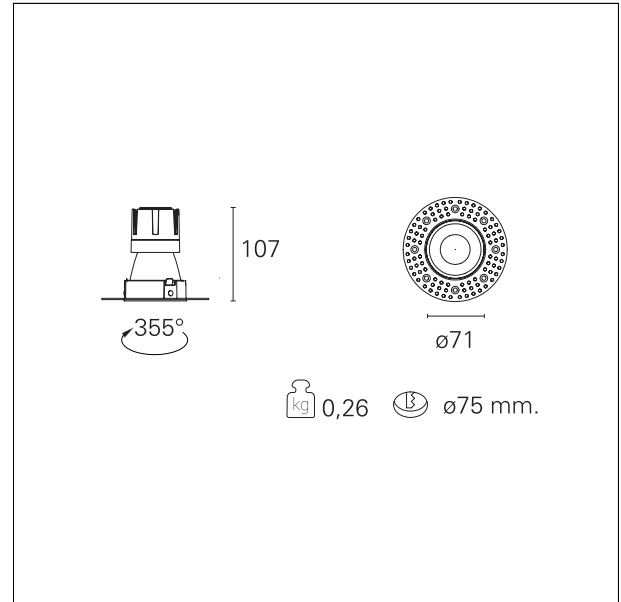

Nemo TL Comfort

RTT22443 - Trimless + Matt Bronze Reflector - 10 W - 920 lumen / 2700 K / CRI >90

DESCRIPTION

Nemo TL is the trimless series of the Nemo family designed for installations in plasterboard false ceilings with no visible edge. Models up to 24W are equipped with a pre-drilled fixed frame for direct fixing of the luminaire to the false ceiling; The 33W and 42W models are equipped with height-adjustable fixing frame. Nemo TL Comfort is the solution for installations with maximum visual comfort; thanks to its 48 ° cut off, the TL Comfort version of the Nemo series guarantees maximum control of direct glare. The lighting modules are all equipped with the latest generation of LEDs (CRI > 90 and SDCM < 3). The interchangeable secondary reflectors are available in four different satin finishes and allow you to aesthetically characterize the system even after the first installation without changing the lighting performance. The safety cable supplied prevents accidental drops and the "fast plug" connection system to the driver allows quick and safe installation.

Switch

On+Off

PRODUCTS CHARACTERISTICS

installation type	trimless recessed
material	Aluminum
Color	Matt bronze
Power	10 W
Lumen output - Full emission	879 lm
Efficacy	88 lm/W
Diameter	Ø 71 mm.
Dimensions	h 107 mm.
net weight	0,26 kg.

optical compartment IP rate	IP40
recessed compartment IP rate	IP20
IK	IK02

HOLE RECESS DIMENSIONS

hole recess diameter	Ø 75 mm.
----------------------	-----------------

ENERGY CLASSIFICATION

This luminaire contains built-in LED lamps.

luminous effect	flood
optic	38°
Beam angle - direct	38°
UGR	≤ 17
Cut Hood	48°

PHOTOMETRIC