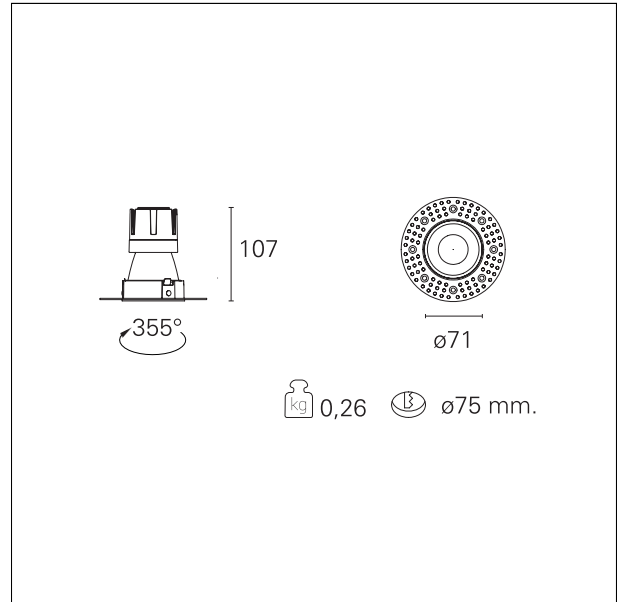

Nemo TL Comfort

RTT22442 - Trimless + Matt Bronze Reflector - 10 W - 920 lumen / 2700 K / CRI >90

DESCRIPTION

Nemo TL is the trimless series of the Nemo family designed for installations in plasterboard false ceilings with no visible edge. Models up to 24W are equipped with a pre-drilled fixed frame for direct fixing of the luminaire to the false ceiling; The 33W and 42W models are equipped with height-adjustable fixing frame. Nemo TL Comfort is the solution for installations with maximum visual comfort; thanks to its 48 ° cut off, the TL Comfort version of the Nemo series guarantees maximum control of direct glare. The lighting modules are all equipped with the latest generation of LEDs (CRI > 90 and SDCM < 3). The interchangeable secondary reflectors are available in four different satin finishes and allow you to aesthetically characterize the system even after the first installation without changing the lighting performance. The safety cable supplied prevents accidental drops and the "fast plug" connection system to the driver allows quick and safe installation.

Switch

On+Off

PRODUCTS CHARACTERISTICS

installation type	trimless recessed
material	Aluminum
Color	Matt bronze
Power	10 W
Lumen output - Full emission	882 lm
Efficacy	88 lm/W
Diameter	Ø 71 mm.
Dimensions	h 107 mm.
net weight	0,26 kg.

optical compartment IP rate	IP40
recessed compartment IP rate	IP20
IK	IK02

HOLE RECESS DIMENSIONS

hole recess diameter	Ø 75 mm.
----------------------	-----------------

ENERGY CLASSIFICATION

This luminaire contains built-in LED lamps.

luminous effect	flood
optic	24°
Beam angle - direct	24°
UGR	≤ 17
Cut Hood	48°

PHOTOMETRIC